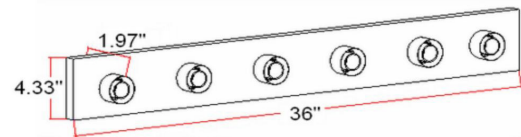

6-Light Vanity Light
Polished Chrome

SPECIFICATIONS

MOUNTING:	Wall Mount	LED BRIGHTNESS (LUMENS):	N/A
SLOPED CEILING ADAPTABLE:	No	LED COLOR CORRELATED TEMPERATURE (CCT):	N/A
LAMP TYPE 1:	6 lamps 60W Incandescent	LED COLOR RENDERING INDEX (CRI):	N/A
BULB INCLUDED:	No	LED EFFICACY:	N/A
WATTS PER BULB:	60W	LED AVERAGE RATED LIFE:	N/A
TOTAL WATTAGE:	360W	ENERGY EFFICIENT:	No
DIMMABLE:	Yes	LIGHTING AMPS:	N/A
MATERIAL CONSTRUCTION:	Steel	VOLTAGE:	120V
ASSEMBLED DIMENSIONS:	4.33" H x 36" L x 1.97" D		
WEIGHT:	4.75 lbs.		
BACKPLATE DIMENSIONS:	N/A		
CANOPY/PLATE DIMENSIONS:	N/A		
GLASS/SHADE DIMENSIONS:	N/A		
GLASS/SHADE MATERIAL:	N/A		
GLASS/SHADE TYPE:	N/A		
GLASS/SHADE COLOR:	N/A		