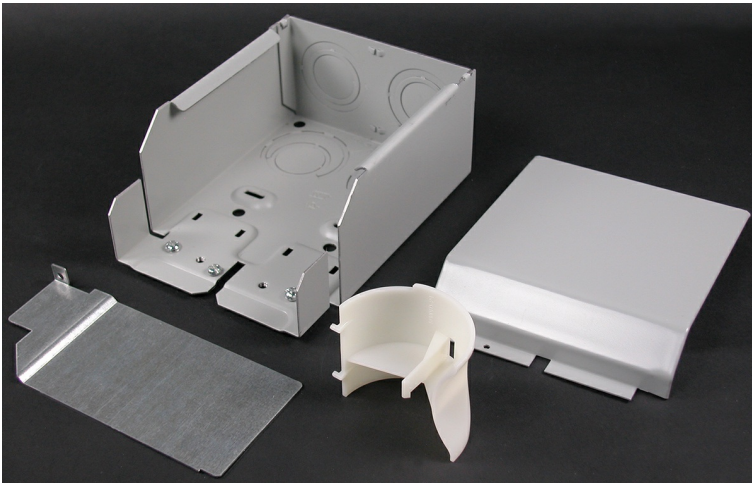

Wiremold
Wiremold 4000 Series Entrance End Fitting, Gray
Part No. G4010DFO

The Wiremold 4000 Series Raceway is the workhorse of surface cable raceway systems. The multiple channel cable raceway can be divided for multi-service applications and is ideal for all applications requiring a large cable capacity dual service steel raceway. Commercial, institutional and industrial applications all benefit from the Wiremold 4000 Series rigid steel construction and durable Ivory ScuffCoat finish. The Wiremold 4000 Series Raceway is also ideal for municipalities that require either all steel construction or prohibit nonmetallic cable management systems.

Features & Benefits

This product meets the material restrictions of RoHS

Specifications

General Info

Product Line	Wiremold	Color	Gray
UPC Number	786776014778	Country Of Origin	United States
Application Sector	Commercial	Standard	cULus Listed Surface Metal Raceway: File E41751: Guide RJPR/RJPR7
Type	Raceway		

Dimensions

Product Width US	6.63 in	Product Weight US	1.8 lb
Product Volume US	95.47 cu in	Product Depth US	2.88 in
Product Height US	5.0 in		

Listing Agencies / 3rd Party Agencies

cULus ListingNumber	E41751	cULus Listed	Yes
---------------------	--------	--------------	-----