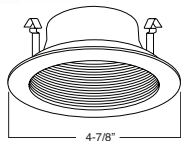

1 HOUSING COMPATIBILITY GUIDE: