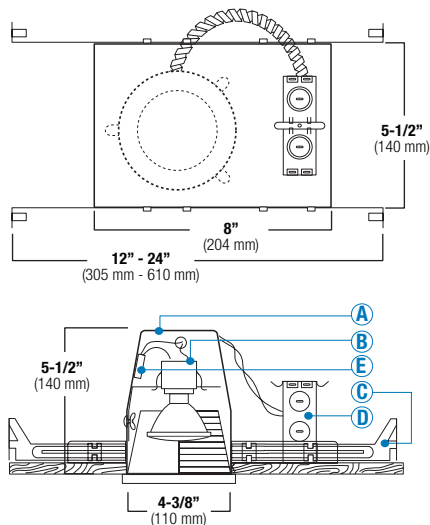

DESCRIPTION

Small aperture thermally protected, specification grade recessed housing. For new construction non-insulated ceilings or where insulation can be kept 3" from housing. Accommodates up to 50W PAR20, R20, and A19 lamps. Furnished with preinstalled adjustable bar hangers. Junction box is provided with four 1/2" KOs, one 3/4" KO and four Romex knockouts with strain relief.

SPECIFICATION

A. HOUSING - High temperature painted 22 gauge deep drawn single piece housing. Adjusts vertically in plaster frame to accommodate 1/2" to 1-3/8" ceiling. Accommodate lamps up to 50W depending on trim used.

B. SOCKET - Medium base screw shell porcelain socket preinstalled on adjustable mounting bracket is designed to allow usage of different lamp types, as well as proper and consistent lamp positioning.

C. BAR HANGERS - Preinstalled bar hangers allow housing to be positioned and locked at any point within a 24" joist span and can be shortened for 12" joists. They contain a double-headed real nail for secure attachment into the joist. Bar hanger nails are installed on a 20° downward angle for better contact, and the 90° pivoting mounting plate makes installation fast and accurate. Bar hangers can fit onto T-Bar spline with additional slots and holes for special mounting methods if necessary.

D. JUNCTION BOX - UL listed for through-branch circuit wiring and has four 1/2" KOs, one 3/4" KO and four Romex knockouts with true pry-out slots and strain clamps.

E. THERMAL PROTECTION - Standard thermal protection device guards against improper installation, overlamping and misuse of insulation material.