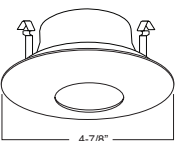

2 HOUSING COMPATIBILITY GUIDE: