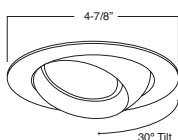

TRIM:
WH, BK, SN, CP, CH,
PB, BZ

1 HOUSING COMPATIBILITY GUIDE: