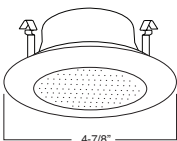

2 HOUSING COMPATIBILITY GUIDE: