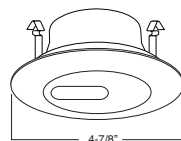

2 HOUSING COMPATIBILITY GUIDE: