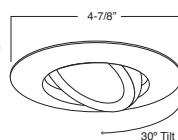

1 HOUSING COMPATIBILITY GUIDE:

**B403WH** Eyeball (30° Tilt)

**TRIM:**  
WH, BK, SN, CP, CH,  
PB, BZ

1 HOUSING COMPATIBILITY GUIDE:

**B461PB** PAR20 Gimbal Trim (30° Tilt)

**TRIM:**  
WH, BK, SN, CP, CH,  
PB, BZ