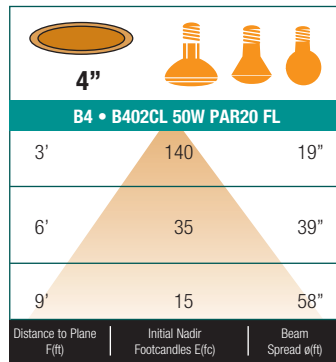

BEAM DIA. MEASURED AT 50% OF NADIR F.C.

FEATURES

- Thermally Protected Non-IC housing.
- Designed for accent and task lighting applications.
- Adjustable socket bracket.
- Wire through junction box.
- Preinstalled adjustable bar hanger.
- Dependable, favorable design and effortless installation.
- 5 1/2" height allows use in 2" x 6" joist construction.
- Special screw on the frame locks bar hangers in place which prevents the housing from any movement once installed.
- Preinstalled socket cap provides electrical contact protection against dust, paint and over spray.

OPTIONS

AIR-SHUT

- Gasket to prevent air flow from heated or air conditioned spaces.
- Meets all national air flow requirements.

UL AND C-UL LISTED

- For Damp location
- For Feed-through wiring

ITEM SELECTOR: (Please check the boxes below for the option desired)

TYPE	AIR-SHUT	OPTION	TRIM TYPE	BAFFLE	REFLECTOR	TRIM/RING	GLASS		
B4	☐ AT	☐ (W) With quick connects	☐ B401 ☐ B421 ☐ B402 ☐ B432 ☐ B420 ☐ B496 ☐ B497 ☐ B403 ☐ B461 ☐ B405 ☐ B422	☐ B406 ☐ B407 ☐ B462 ☐ B452 ☐ B455 ☐ B451 ☐ B454 ☐ B437 ☐ B438 ☐ B439 ☐ AF401	☐ AF402 ☐ B471 ☐ B472 ☐ B473 ☐ B474 ☐ B441 ☐ B443 ☐ B442 ☐ B444	☐ W ☐ P ☐ SN ☐ CP ☐ BZ	☐ CL ☐ RG ☐ W ☐ MB ☐ BZ ☐ CP ☐ SN ☐ SHZ	☐ WH ☐ BK ☐ SN ☐ CP ☐ CH ☐ PB ☐ BZ	☐ Green ☐ Yellow ☐ Pink ☐ Brown ☐ Navy Blue ☐ Orange ☐ Blue ☐ White ☐ Red

Specifications:

B4

AIR-SHUT   OPTION   TRIM TYPE   BAFFLE   REFLECTOR   TRIM/RING   GLASS

BAFFLE	REFLECTOR	TRIM/RING
W White	CL Chrome	WH White
P Black	RG Gold	BK Black
SN Satin Nickel	W White	SN Satin Nickel
CP Copper	MB Black	CP Copper
BZ Bronze	BZ Bronze	CH Chrome
	CP Copper	PB Polish Brass
	SN Satin Nickel	BZ Bronze
	SHZ Satin Haze	

Sample of Catalog Number: B4-AT-W-B401-W-WH