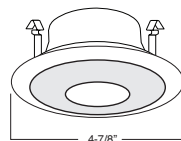

2 HOUSING COMPATIBILITY GUIDE: