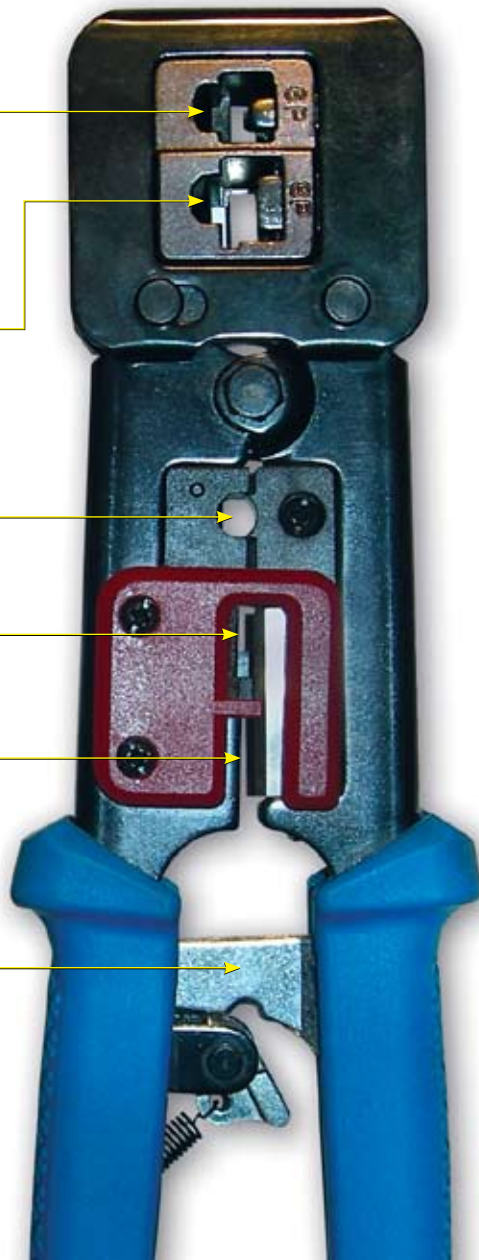

Compatible with all EZ-RJ45® and EZ-RJ12/11 connectors as well as all standard modular plugs, except AMP.

- Zero flex frame prevents torque loss during the crimping cycle
- Tool steel die head assembly provides 360° of connector support during crimp
- Clean, ultra flush trim on the EZ-RJ45® extended conductors
- Expanded surface area on contact drivers delivers full, uniform crimp force
- Built in wire cutter and strippers

## EZ-RJPRO HD Crimp Tool Features

RJ11/12 Crimp Cavity

RJ45 Crimp Cavity

Round Cable Stripper

Flat Cable Stripper

Cable Cutter

Ratchet Mechanism with Quick Release

## Connectors You May Need