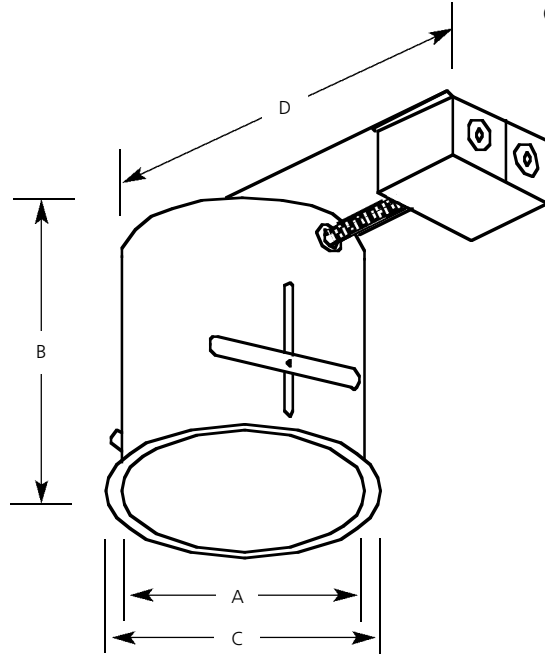

Incandescent

6" Remodel Housing IC & Non-IC

Recessed

Type _____

P187-TG

Catalog No.	Lamping	Dimensions (Inches)			
		A	B	C	D
P187-TG	See Trim Specifications	6-1/2	7-1/2	7-1/8	15-1/2
		Ceiling Opening 6-5/8			

Specifications:

Wiring

- 1/2" Knock outs
- Grounding pigtail

Construction

- Housing adjusts from 1/2" to 1-1/2" thick ceilings
- Galvanized steel construction
- Porcelain socket with nickel-plated brass screw shell
- Socket can be used as work light
- Adjustable slide bars lock unit securely to ceiling

Labeling

- IC & Non-IC listed
- UL-CUL listed for damp location and feed-through wiring (2in, 2out, 12ga.)
- Approved for use in new York city per calendar #40330

Lamp/Trim

- Trim mounted socket for optimum performance
- Trim-Lok® action forces trim to fit snugly against the ceiling