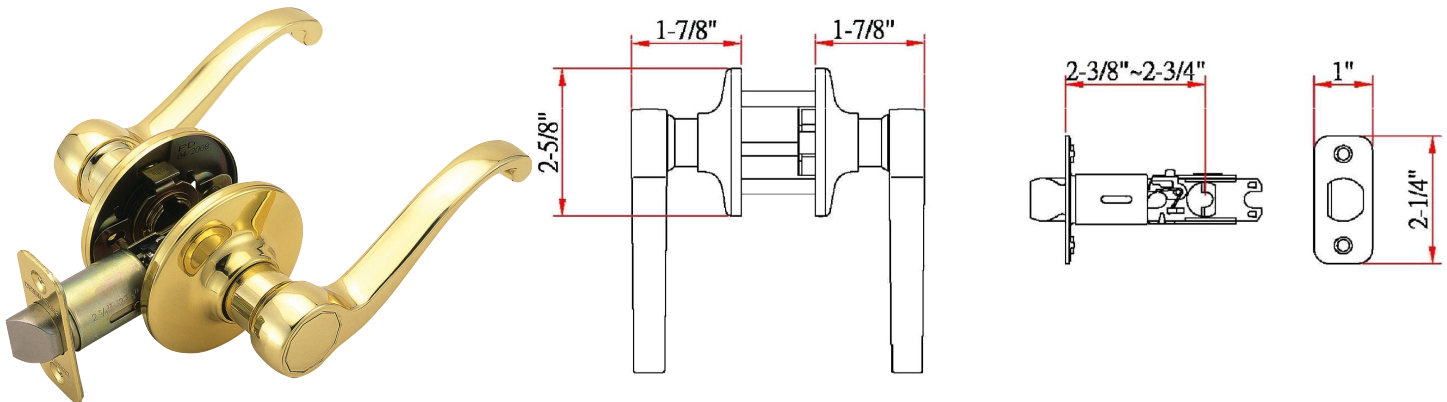

### Pro Scroll Hall and Closet Door Handle

Polished Brass

## SPECIFICATIONS

<b>MATERIAL CONSTRUCTION:</b>	Brass	<b>KEYWAY:</b>	N/A
<b>LOCK FUNCTION:</b>	Passage	<b>REMOVABLE CORE:</b>	No
<b>DEADBOLT FUNCTION:</b>	N/A	<b>LATCH FACEPLATE I:</b>	Round Corner
<b>EXTERIOR MAX PROJECTION:</b>	1.88"	<b>LATCH BACKSET:</b>	Adj; 2-3/8" - 2-3/4"
<b>INTERIOR MAX PROJECTION:</b>	1.88"	<b>LATCH TYPE:</b>	2 Way (fixed faceplate)
<b>KOB VS. LEVER:</b>	Lever	<b>LATCHBOLT THROW DISTANCE:</b>	0.5"
<b>KNOB DIMENSIONS:</b>	N/A	<b># PINS IN CYLINDER:</b>	N/A
<b>LEVER LENGTH:</b>	3.56"	<b>ANTI-BUMP PIN INSTALLED:</b>	N/A
<b>ROSE DIMENSIONS:</b>	2.63" H x 2.63" W x 2.63" D	<b># KEYS INCLUDED:</b>	N/A
<b>ROSETTE / ESCUTCHEON SHAPE:</b>	Round	<b>SPINDLE TYPE:</b>	Half-Moon
<b>CROSS BORE:</b>	2.13"	<b>MOUNTING HARDWARE INCLUDED:</b>	Yes
<b>EDGE BORE:</b>	1"	<b>TOOLS NEEDED FOR INSTALLATION:</b>	Phillips Screwdriver
<b>HANDING:</b>	Reversible	<b>ASSEMBLED WEIGHT:</b>	1.55 lbs.
<b>REKEYABLE?:</b>	No		