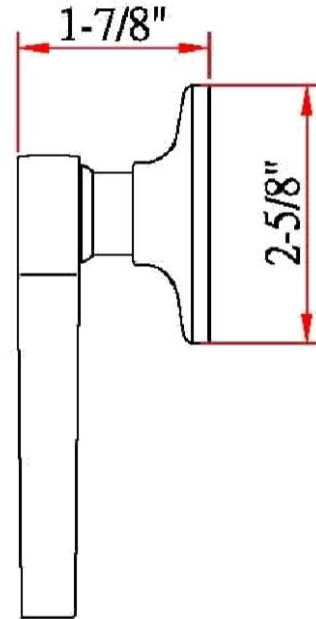

Scroll Dummy Door Handle

Satin Nickel

SPECIFICATIONS

MATERIAL CONSTRUCTION:	Brass	KEYWAY:	N/A
LOCK FUNCTION:	Dummy	REMOVABLE CORE:	No
DEADBOLT FUNCTION:	N/A	LATCH FACEPLATE I:	N/A
EXTERIOR MAX PROJECTION:	1.88"	LATCH BACKSET:	N/A
INTERIOR MAX PROJECTION:	1.88"	LATCH TYPE:	N/A
KOB VS. LEVER:	Lever	LATCHBOLT THROW DISTANCE:	N/A
KNOB DIMENSIONS:	N/A	# PINS IN CYLINDER:	N/A
LEVER LENGTH:	3.56"	ANTI-BUMP PIN INSTALLED:	N/A
ROSE DIMENSIONS:	2.63" H x 2.63" W x 2.63" D	# KEYS INCLUDED:	N/A
ROSETTE / ESCUTCHEON SHAPE:	Round	SPINDLE TYPE:	Other
CROSS BORE:	2.13"	MOUNTING HARDWARE INCLUDED:	Yes
EDGE BORE:	1"	TOOLS NEEDED FOR INSTALLATION:	Phillips Screwdriver
HANDING:	Reversible	ASSEMBLED WEIGHT:	0.55 lbs.
REKEYABLE?:	No		