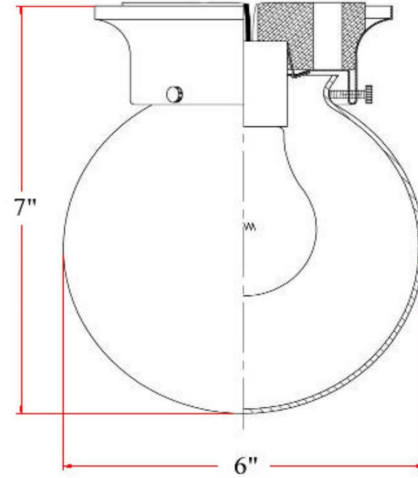

I-Light Ceiling Light
White

SPECIFICATIONS

MOUNTING:	Flush Mount	LED BRIGHTNESS (LUMENS):	N/A
SLOPED CEILING ADAPTABLE:	No	LED COLOR CORRELATED TEMPERATURE (CCT):	N/A
LAMP TYPE 1:	1 lamp 60W Incandescent A19	LED COLOR RENDERING INDEX (CRI):	N/A
BULB INCLUDED:	No	LED EFFICACY:	N/A
WATTS PER BULB:	60W	LED AVERAGE RATED LIFE:	N/A
TOTAL WATTAGE:	60W	ENERGY EFFICIENT:	No
DIMMABLE:	Yes	LIGHTING AMPS:	0.5
MATERIAL CONSTRUCTION:	Steel	VOLTAGE:	120V
ASSEMBLED DIMENSIONS:	7" H x 6" L x 6" D		
WEIGHT:	1.27 lbs.		
BACKPLATE DIMENSIONS:	N/A		
CANOPY/PLATE DIMENSIONS:	4.75" H x 1.44" D		
GLASS/SHADE DIMENSIONS:	6" H x 6" D		
GLASS/SHADE MATERIAL:	Glass		
GLASS/SHADE TYPE:	Opal		
GLASS/SHADE COLOR:	White		