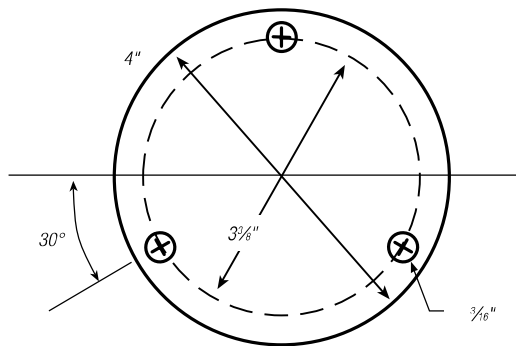

### MopTite® Metallic Cover Plates for 68-P Series

- Polished finish
- Furnished complete with sealing gasket and 8-32 x 7/16" brass screws
- 4" outside diameter
- For brushed aluminum, add AL after catalog number