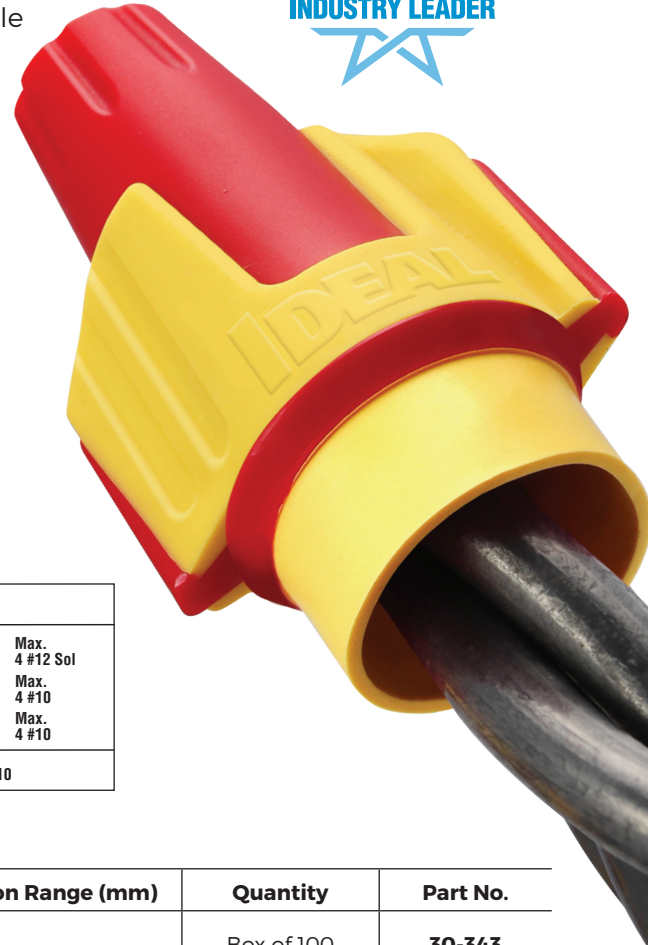

## WIRE CONNECTORS

WIDE WIRE RANGE | COMFORTABLE SWEPT WING DESIGN | FLEXIBLE SKIRT

Made in U.S.A. of  
U.S. and Global  
Components

THE ELECTRICIAN'S  
**CHAMPION**<sup>™</sup>

[idealind.com](http://idealind.com)

## WIRE CONNECTORS

The Twister<sup>®</sup> Pro and ProFLEX<sup>™</sup> family combines the most comfortable wire connector from IDEAL Electrical with the widest wire range of any multi-colored connectors in the industry. These connectors are designed with a live-action spring and high-leverage wings that provide excellent grip and torque. The ProFLEX<sup>™</sup> and ProFLEX<sup>™</sup> Mini are also engineered with a flexible skirt for added protection, providing everyday performance professional electricians can trust.

### Features:

- Widest Wire Range of any multi-colored wire connectors in the industry
- Models 343 & 347 flexible skirt provides improved protection and adapts to tightly fit electrical boxes with limited space
- Swept wing design with SureGrip<sup>™</sup> overmold offers greater comfort, leverage, and torque for faster connections
- Expanding square-wire spring and polypropylene shell deliver a secure connection every time
- Tough, UL 94V-2 flame-retardant shell