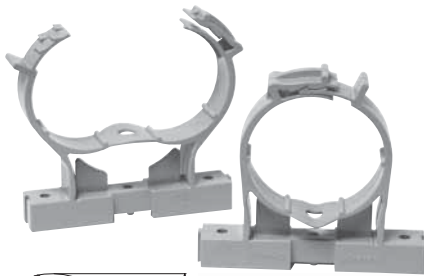

### Pipe Straps, PVC 2 Hole

| Size (in.) | Part Number | Product Code |
|------------|-------------|--------------|
| 1/2        | PS05        | 078375       |
| 3/4        | PS07        | 078376       |
| 1          | PS10        | 078377       |
| 1-1/4      | PS12        | 078378       |
| 1-1/2      | PS15        | 078379       |
| 2          | PS20        | 078380       |
| 2-1/2      | PS25        | 178108       |
| 3          | PS30        | 178109       |
| 4          | PS40        | 178110       |

### Pipe Straps, PVC Coated Steel 2 Hole

| Size (in.) | Part Number | Product Code |
|------------|-------------|--------------|
| 2          | PSC20       | 078190       |
| 2-1/2      | PSC25       | 078191       |
| 3          | PSC30       | 078192       |
| 3-1/2      | PSC35       | 078193       |
| 4          | PSC40       | 078194       |
| 5          | PSC50       | 078195       |
| 6          | PSC60       | 078196       |

### Conduit Clamps & Spacers

| Size (in.) | Part Number | Product Code | X (in.) | Y (in.) | Z (in.) |
|------------|-------------|--------------|---------|---------|---------|
| 1/2        | CCS10       | 278106       | 1.191   | 2.414   | 1.824   |
| 3/4        | CCS15       | 278095       | 1.195   | 2.660   | 2.106   |
| 1          | CCS20       | 278096       | 1.215   | 2.962   | 2.443   |
| 1-1/4      | CCS25       | 278097       | 1.182   | 3.300   | 2.855   |
| 1-1/2      | CCS30       | 278098       | 1.193   | 3.600   | 3.170   |
| 2          | CCS35       | 278099       | 1.195   | 4.135   | 3.785   |
| Base       | CCS-B       | 278107       | -       | -       | -       |