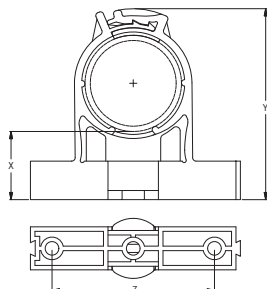

### Pipe Straps, PVC 2 Hole

| Size (in.) | Part Number | Product Code |
|------------|-------------|--------------|
| 1/2        | PS05        | 078375       |
| 3/4        | PS07        | 078376       |
| 1          | PS10        | 078377       |
| 1-1/4      | PS12        | 078378       |
| 1-1/2      | PS15        | 078379       |
| 2          | PS20        | 078380       |
| 2-1/2      | PS25        | 178108       |
| 3          | PS30        | 178109       |
| 4          | PS40        | 178110       |

### Pipe Straps, PVC Coated Steel 2 Hole

| Size (in.) | Part Number | Product Code |
|------------|-------------|--------------|
| 2          | PSC20       | 078190       |
| 2-1/2      | PSC25       | 078191       |
| 3          | PSC30       | 078192       |
| 3-1/2      | PSC35       | 078193       |
| 4          | PSC40       | 078194       |
| 5          | PSC50       | 078195       |
| 6          | PSC60       | 078196       |

### Conduit Clamps & Spacers

| Size (in.) | Part Number | Product Code | X (in.) | Y (in.) | Z (in.) |
|------------|-------------|--------------|---------|---------|---------|
| 1/2        | CCS10       | 278106       | 1.191   | 2.414   | 1.824   |
| 3/4        | CCS15       | 278095       | 1.195   | 2.660   | 2.106   |
| 1          | CCS20       | 278096       | 1.215   | 2.962   | 2.443   |
| 1-1/4      | CCS25       | 278097       | 1.182   | 3.300   | 2.855   |
| 1-1/2      | CCS30       | 278098       | 1.193   | 3.600   | 3.170   |
| 2          | CCS35       | 278099       | 1.195   | 4.135   | 3.785   |
| Base       | CCS-B       | 278107       | -       | -       | -       |