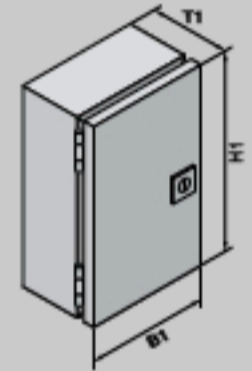

Note: zinc-plated enclosure mounting panel sold separately (see below)

Depth: 3 - 4" (75 - 100 mm), Height: 5 - 7" (135 - 185 mm)

Height (H1) inches (mm)	PU	4 (100)	6 (150)	6 (150)	6 (150)	8 (200)	8 (200)	Page
Width (B1) inches (mm)		4 (100)	4 (100)	4 (100)	6 (150)	6 (150)	8 (200)	
Depth (T1) inches (mm)		3 (75)	3 (75)	4 (100)	4 (100)	4 (100)	4 (100)	
Panel Height inches (mm)		-	5 (135)	5 (135)	5 (135)	7 (185)	7 (185)	
Panel Width inches (mm)		-	3 (75)	3 (75)	5 (125)	5 (125)	7 (175)	
Part No.	1	JB040403HC	JB060403HC	JB060404HC	JB060604HC	JB080604HC	JB080804HC	
Weight lb (kg)		2 (0.9)	3 (1.4)	3 (1.4)	4 (1.6)	5 (2.0)	6 (2.5)	

Accessories

Mounting panel	1	-	JBMP0604	JBMP0606	JBMP0806	JBMP0808	633
Wallmount bracket	4	1590.000					628

Depth: 4 - 6" (100 - 150 mm), Height: 10 - 12" (250 - 300 mm)

Height (H1) inches (mm)	PU	10 (250)	12 (300)	12 (300)	8 (200)	10 (250)	10 (250)	Page
Width (B1) inches (mm)		8 (200)	6 (150)	10 (250)	6 (150)	8 (200)	10 (250)	
Depth (T1) inches (mm)		4 (100)	4 (100)	5 (125)	6 (150)	6 (150)	6 (150)	
Panel Height inches (mm)		9 (235)	11 (285)	11 (285)	7 (185)	9 (235)	9 (235)	
Panel Width inches (mm)		7 (175)	5 (125)	9 (225)	5 (125)	7 (175)	9 (225)	
Part No.	1	JB100804HC	JB120604HC	JB121005HC	JB080606HC	JB100806HC	JB101006HC	
Weight lb (kg)		8 (3.4)	6 (2.7)	9 (4.1)	6 (2.5)	8 (3.4)	9 (3.9)	

Accessories

Mounting panel	1	JBMP1008	JBMP1206	JBMP1210	JBMP0806	JBMP1008	JBMP1010	633
Wallmount bracket	4	1590.000					628