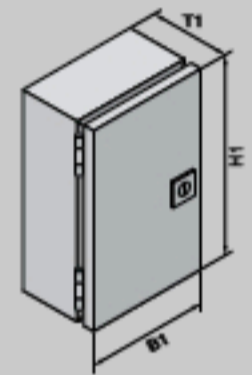

JB hinge cover junction box

System accessories Page 531

Material:
Carbon steel
Enclosure: 16 ga (1.5 mm)

Configuration:
Door with 180° left-hand hinges,
includes screwdriver insert.

Note: zinc-plated enclosure mounting panel sold separately (see below)

Depth: 3 - 4" (75 - 100 mm), Height: 5 - 7" (135 - 185 mm)

Height (H1) inches (mm)	PU	4 (100)	6 (150)	6 (150)	6 (150)	8 (200)	8 (200)	Page
Width (B1) inches (mm)		4 (100)	4 (100)	4 (100)	6 (150)	6 (150)	8 (200)	
Depth (T1) inches (mm)		3 (75)	3 (75)	4 (100)	4 (100)	4 (100)	4 (100)	
Panel Height inches (mm)		-	5 (135)	5 (135)	5 (135)	7 (185)	7 (185)	
Panel Width inches (mm)		-	3 (75)	3 (75)	5 (125)	5 (125)	7 (175)	
Part No.	1	JB040403HC	JB060403HC	JB060404HC	JB060604HC	JB080604HC	JB080804HC	
Weight lb (kg)		2 (0.9)	3 (1.4)	3 (1.4)	4 (1.6)	5 (2.0)	6 (2.5)	

Accessories

Mounting panel	1	-	JBMP0604	JBMP0606	JBMP0806	JBMP0808	633
Wallmount bracket	4	1590.000					628

Depth: 4 - 6" (100 - 150 mm), Height: 10 - 12" (250 - 300 mm)

Height (H1) inches (mm)	PU	10 (250)	12 (300)	12 (300)	8 (200)	10 (250)	10 (250)	Page
Width (B1) inches (mm)		8 (200)	6 (150)	10 (250)	6 (150)	8 (200)	10 (250)	
Depth (T1) inches (mm)		4 (100)	4 (100)	5 (125)	6 (150)	6 (150)	6 (150)	
Panel Height inches (mm)		9 (235)	11 (285)	11 (285)	7 (185)	9 (235)	9 (235)	
Panel Width inches (mm)		7 (175)	5 (125)	9 (225)	5 (125)	7 (175)	9 (225)	
Part No.	1	JB100804HC	JB120604HC	JB121005HC	JB080606HC	JB100806HC	JB101006HC	
Weight lb (kg)		8 (3.4)	6 (2.7)	9 (4.1)	6 (2.5)	8 (3.4)	9 (3.9)	