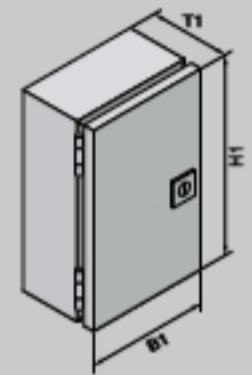

Note: zinc-plated enclosure mounting panel sold separately (see below)

Depth: 3 - 4" (75 - 100 mm), Height: 5 - 7" (135 - 185 mm)

Height (H1) inches (mm)	PU	4 (100)	6 (150)	6 (150)	6 (150)	8 (200)	8 (200)	Page
Width (B1) inches (mm)		4 (100)	4 (100)	4 (100)	6 (150)	6 (150)	8 (200)	
Depth (T1) inches (mm)		3 (75)	3 (75)	4 (100)	4 (100)	4 (100)	4 (100)	
Panel Height inches (mm)		-	5 (135)	5 (135)	5 (135)	7 (185)	7 (185)	
Panel Width inches (mm)		-	3 (75)	3 (75)	5 (125)	5 (125)	7 (175)	
Part No.	1	JB040403HC	JB060403HC	JB060404HC	JB060604HC	JB080604HC	JB080804HC	
Weight lb (kg)		2 (0.9)	3 (1.4)	3 (1.4)	4 (1.6)	5 (2.0)	6 (2.5)	

Accessories

Mounting panel	1	-	JBMP0604	JBMP0606	JBMP0806	JBMP0808	633
Wallmount bracket	4	1590.000					628

Depth: 4 - 6" (100 - 150 mm), Height: 10 - 12" (250 - 300 mm)

Height (H1) inches (mm)	PU	10 (250)	12 (300)	12 (300)	8 (200)	10 (250)	10 (250)	Page
Width (B1) inches (mm)		8 (200)	6 (150)	10 (250)	6 (150)	8 (200)	10 (250)	
Depth (T1) inches (mm)		4 (100)	4 (100)	5 (125)	6 (150)	6 (150)	6 (150)	
Panel Height inches (mm)		9 (235)	11 (285)	11 (285)	7 (185)	9 (235)	9 (235)	
Panel Width inches (mm)		7 (175)	5 (125)	9 (225)	5 (125)	7 (175)	9 (225)	
Part No.	1	JB100804HC	JB120604HC	JB121005HC	JB080606HC	JB100806HC	JB101006HC	
Weight lb (kg)		8 (3.4)	6 (2.7)	9 (4.1)	6 (2.5)	8 (3.4)	9 (3.9)	

Accessories

Mounting panel	1	JBMP1008	JBMP1206	JBMP1210	JBMP0806	JBMP1008	JBMP1010	633
Wallmount bracket	4	1590.000					628