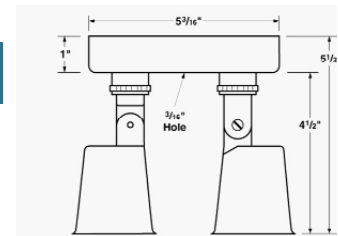

Lampholders – Die Cast Metal

Slip Fitter Pole Top Adapters

For use with troughs or boxes

BWF#	Unit UPC 0-87115	Type	Description	Color	Case Qty.	Case Weight
Boxed						
A-20	39020-2	1/2" NPT		Metal	10	4

A-20

Two Lamp Swivel Light with Deep Ceiling Plate

Deep ceiling plate, 2 adjustable lampholders, porcelain sockets with leads & internal gaskets

BWF#	Unit UPC 0-87115	Type	Description	Color	Case Qty.	Case Weight
Boxed						
SVLD-2	31136-8	Deep Box		Grey	8	14
SVLD-2AB	31537-3	Deep Box		Bronze	8	14
SVLD-2W	31737-7	Deep Box		White	8	14

SVLD-2

Round One Lamp Floodlight Includes:

1 lampholder, porcelain socket with leads, round cover, gaskets & screws

BWF#	Unit UPC 0-87115	Type	Description	Color	Case Qty.	Case Weight
Show Pak						
LHC-1V	31025-5	RD 1 Lamp		Grey	8	7.5
LHC-1AV	31525-0	RD 1 Lamp		Bronze	8	7.5
LHC-1WV	31725-4	RD 1 Lamp		White	8	7.5
Blister Carded						
93101-1	66599-7	RD 1 Lamp		Grey	6	6
93101AB-1	31526-7	RD 1 Lamp		Bronze	6	6
93101W-1	50135-6	RD 1 Lamp		White	6	6
93101B-1	31527-4	RD 1 Lamp		Black	6	6