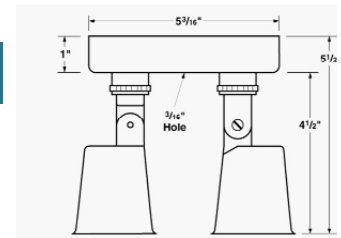

Lampholders – Die Cast Metal

Slip Fitter Pole Top Adapters

For use with troughs or boxes

BWF#	Unit UPC 0-87115	Type	Description	Color	Case Qty.	Case Weight
Boxed						
A-20	39020-2	1/2" NPT		Metal	10	4

A-20

Two Lamp Swivel Light with Deep Ceiling Plate

Deep ceiling plate, 2 adjustable lampholders, porcelain sockets with leads & internal gaskets

BWF#	Unit UPC 0-87115	Type	Description	Color	Case Qty.	Case Weight
Boxed						
SVLD-2	31136-8	Deep Box		Grey	8	14
SVLD-2AB	31537-3	Deep Box		Bronze	8	14
SVLD-2W	31737-7	Deep Box		White	8	14

Round One Lamp Floodlight Includes:

1 lampholder, porcelain socket with leads, round cover, gaskets & screws

BWF#	Unit UPC 0-87115	Type	Description	Color	Case Qty.	Case Weight
Show Pak						
LHC-1V	31025-5	RD 1 Lamp		Grey	8	7.5
LHC-1AV	31525-0	RD 1 Lamp		Bronze	8	7.5
LHC-1WV	31725-4	RD 1 Lamp		White	8	7.5
Blister Carded						
93101-1	66599-7	RD 1 Lamp		Grey	6	6
93101AB-1	31526-7	RD 1 Lamp		Bronze	6	6
93101W-1	50135-6	RD 1 Lamp		White	6	6
93101B-1	31527-4	RD 1 Lamp		Black	6	6