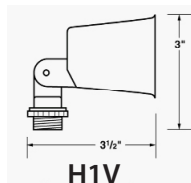

H1V

All BWF Incandescent Lampholders use one 150 Watt maximum standard base floodlight bulb. Bulbs not included.