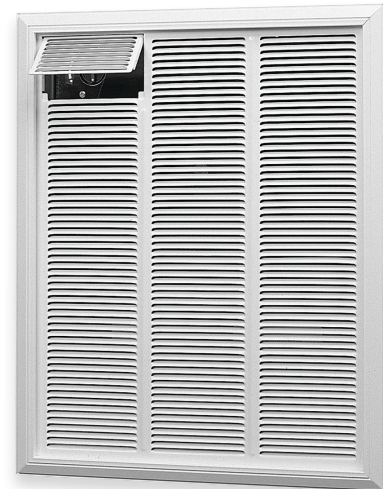

## COMMERCIAL FAN-FORCED HEATER

Solutions for maintaining comfort in areas subject to cold drafts, such as vestibules, stairwells, etc.

RFF Series

RFI/RFV Series

### BENEFITS

- Quick response, high output fan-forced heater
- Automatic fan delay utilizes residual heat when unit cycles off
- All models offer recessed or surface mounting, ceiling or wall
- Includes built-in, double-pole thermostat
- Access door can be locked for tamperproof applications

### DIMENSIONS

RFITF T-bar Ceiling Mount Trim (white only)

RFP8DW Surface mount box

### SPECIFICATIONS

Voltage	208V, 240V, 277V, 347V, 600V
Wattage	Sizes ranging from 1125W to 8000W
Color	Almond or White
Finish	Powder coating resists fading and abrasion
Construction	20 gauge steel front panel
Heating Element	Fully-enclosed steel sheath element with spiral fins to provide excellent heat transfer
Warranty	1-year warranty on complete unit