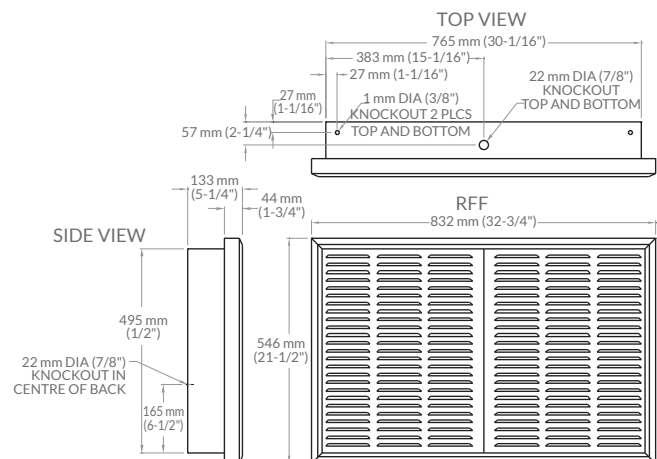

### DIMENSIONS

RFITF T-bar Ceiling Mount Trim (white only)

RFP8DW Surface mount box

### SPECIFICATIONS

Voltage	208V, 240V, 277V, 347V, 600V
Wattage	Sizes ranging from 1125W to 8000W
Color	Almond or White
Finish	Powder coating resists fading and abrasion
Construction	20 gauge steel front panel
Heating Element	Fully-enclosed steel sheath element with spiral fins to provide excellent heat transfer
Warranty	1-year warranty on complete unit