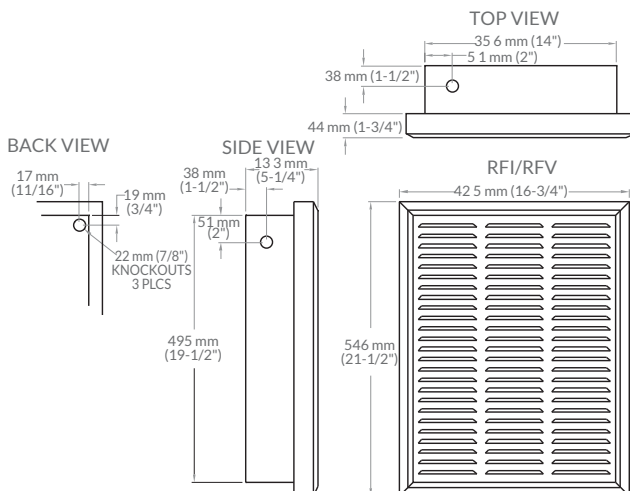

### DIMENSIONS

RFITF T-bar Ceiling Mount Trim (white only)

RFP8DW Surface mount box

### SPECIFICATIONS

Voltage	208V, 240V, 277V, 347V, 600V
Wattage	Sizes ranging from 1125W to 8000W
Color	Almond or White
Finish	Powder coating resists fading and abrasion
Construction	20 gauge steel front panel
Heating Element	Fully-enclosed steel sheath element with spiral fins to provide excellent heat transfer
Warranty	1-year warranty on complete unit