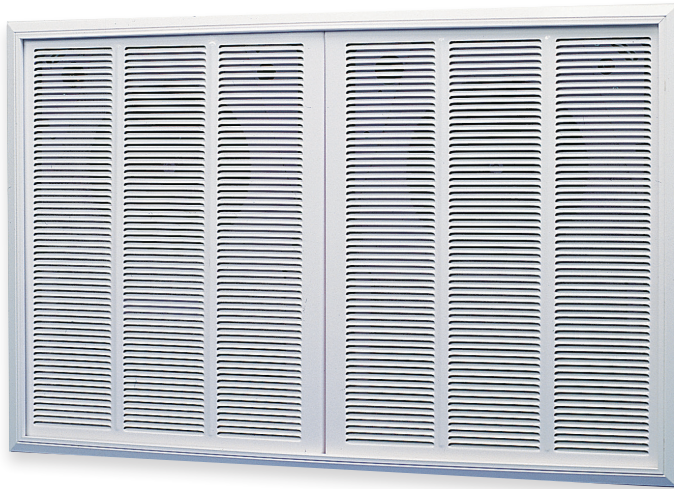

## COMMERCIAL FAN-FORCED HEATER

Solutions for maintaining comfort in areas subject to cold drafts, such as vestibules, stairwells, etc.

RFF Series

RFI/RFV Series

### BENEFITS

- Quick response, high output fan-forced heater
- Automatic fan delay utilizes residual heat when unit cycles off
- All models offer recessed or surface mounting, ceiling or wall
- Includes built-in, double-pole thermostat
- Access door can be locked for tamperproof applications

### DIMENSIONS

RFITF T-bar Ceiling Mount Trim (white only)

RFP8DW Surface mount box

### SPECIFICATIONS

Voltage	208V, 240V, 277V, 347V, 600V
Wattage	Sizes ranging from 1125W to 8000W
Color	Almond or White
Finish	Powder coating resists fading and abrasion
Construction	20 gauge steel front panel
Heating Element	Fully-enclosed steel sheath element with spiral fins to provide excellent heat transfer
Warranty	1-year warranty on complete unit