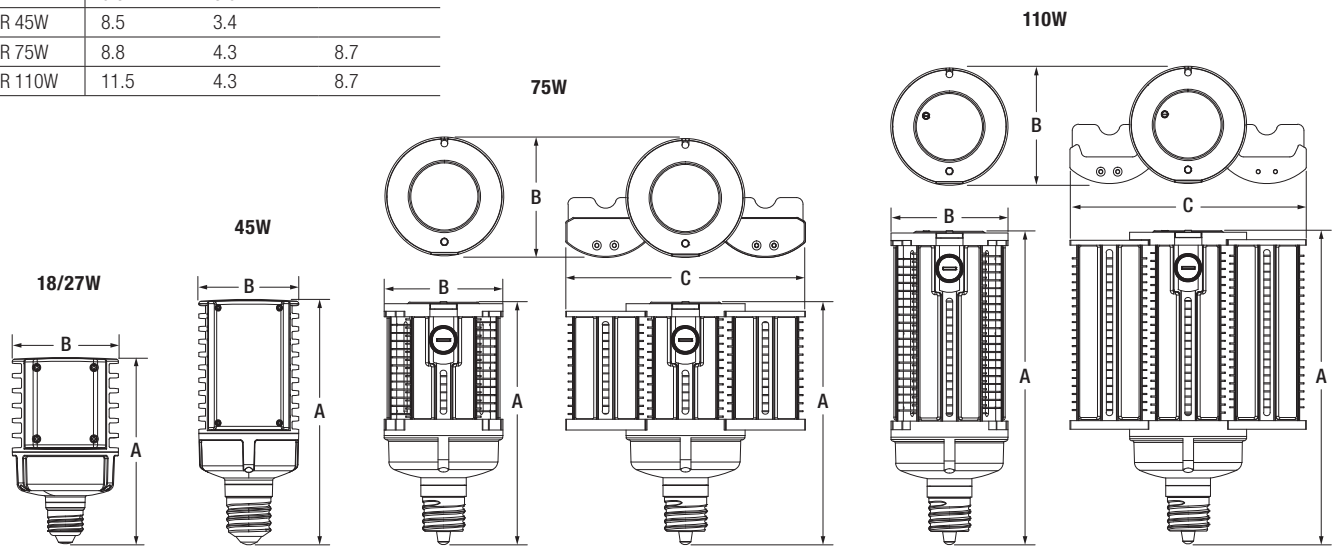

## Physical Information

	(A) Height (inches)	(B) Diameter (inches)	(C) Width (inches)
LED HIDR 18W	5.3	3.0	
LED HIDR 27W	5.3	3.0	
LED HIDR 45W	8.5	3.4	
LED HIDR 75W	8.8	4.3	8.7
LED HIDR 110W	11.5	4.3	8.7