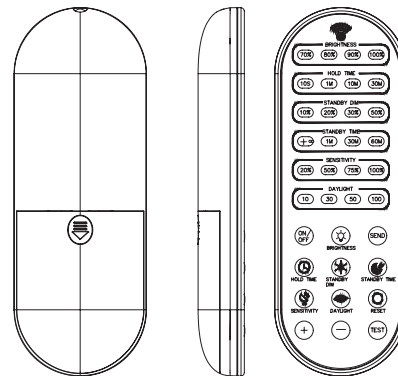

Remote Control