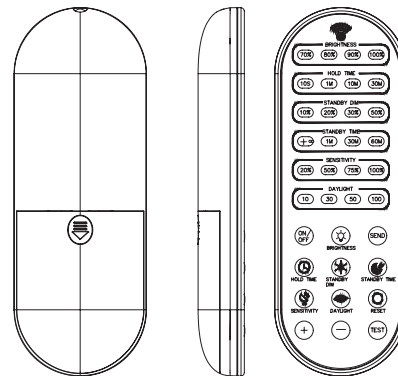

*Also compatible with HIDr Selectable and HIDr High Bay.

**Enables lamps with E26 medium base to be used in EX39 mogul base socket applications.

Mogul Base Adaptor

Remote Control

Motion and Daylight Sensor