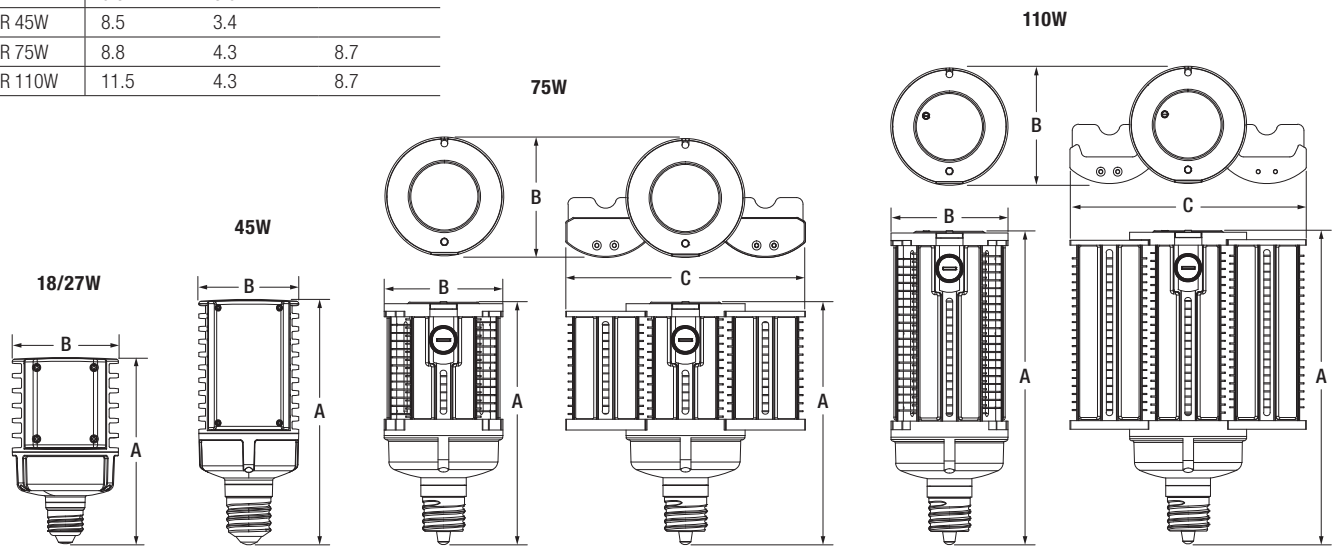

Extendable Support Frame

Physical Information

	(A) Height (inches)	(B) Diameter (inches)	(C) Width (inches)
LED HIDR 18W	5.3	3.0	
LED HIDR 27W	5.3	3.0	
LED HIDR 45W	8.5	3.4	
LED HIDR 75W	8.8	4.3	8.7
LED HIDR 110W	11.5	4.3	8.7