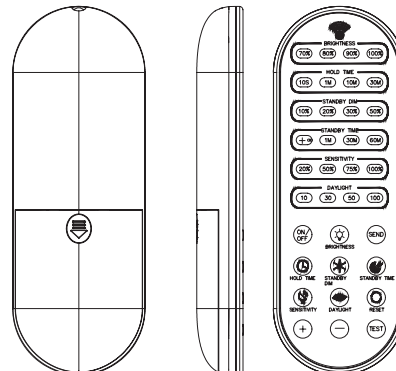

*HO refers to a High Output lumen replacement

Physical Information

	(A) Length (in)	(B) Diameter (in)
60W High Bay	6.8	6.8
80W High Bay	7.4	7.8
100W/120W High Bay	7.6	9.0

	(C) Length
Base Extension	Up to 2 in

Base Extension

Accessory Information*

Item Number	Ordering Abbreviation	Description
75055	LED/ADAPTOR/MOGLBASE**	LED Retrofit HID Mogul Base Adaptor
41145	LEDHIDREMOTE	Remote Control
41146	LEDHIDSENSORMICROWAVEMOTDAY	Motion and Daylight Sensor

*Also compatible with HIDr Selectable and HIDr AREA LIGHT.

**Enables lamps with E26 medium base to be used in EX39 mogul base socket applications.

Mogul Base Adaptor

Remote Control

Motion and Daylight Sensor