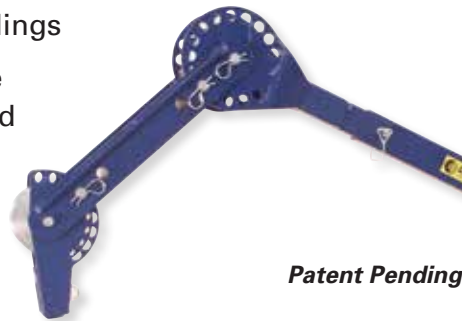

CABLE PULLING

6,000 lb Mobile Cable Puller with 4 Wheel Carriage

- Unique design features quick one man setup
- Puller mounted on 4 wheel carriage for easy mobility
- Complete system-no extra parts to purchase
- Permanently lubricated vent free gear box
- Puller may be used on or off the carriage
- 8' reach when fully extended
- Heavy duty 2 speed motor
- Built-in foot switch
- Quick release couplings
- Convenient storage for all couplings and foot switch
- Flat free tires

Patent Pending

Scan here for video

Scan here for manual

Catalog Number	Description	Weight	
66	Mobile Cable Puller, 6,000 lb capacity with 4 wheel carriage (comes with complete set of couplings 2" to 4")	190 lbs.	UPC 811993021862