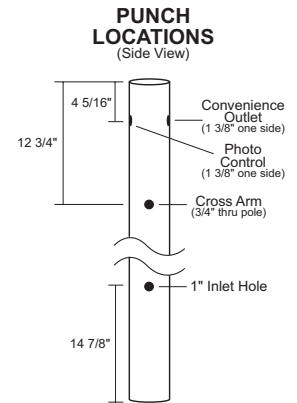

**S11T**  
See page 19

POST LENGTH	SUGG. BURIAL DEPTH
7'	18"
8'	18"
10'	24"
12'	24"
14'	30"

- Fits Most Standard 3" Post Top Fixtures
- Textured Powdercoated Aluminum
- Crossarm Included Unless Otherwise Specified
- Includes Inlet Hole
- Made In The USA

**GUIDE: 295-320NCA-BK**

**Dimensions:** O.D. = 2.950", I.D. = 2.850", Wall = .050"

ITEM #	OPTION	COLOR
295-7' Post	C-Conv. Outlet (338)	BK-Black
293-8' Post	320-Ezee Change Photo Control	WH-White
294-10' Post	NCA-No Crossarm	BZ-Bronze

**NOTE:** Crossarms available in black & white with gold balls, bronze posts ship with black crossarm. Posts with Crossarm, Photo Control, or Convenience Outlet come pre-punched for installation. Minor assembly required.

**BOLLARD & CUSTOM LENGTH POSTS (348) AVAILABLE ON Page 69**

**BK-BLACK**

**WH-WHITE**

**BZ-BRONZE**

7'  
8'  
10'

7'  
8'  
10'

**SAFETY NOTE:** Selecting posts and electrical accessories for performance and safety requires a full understanding of various factors and conditions. Professional engineering assistance in selecting these items is highly recommended. Purchaser is responsible for meeting any and all codes or requirements. If you choose a post or electrical accessory without getting such assistance, you do so at your own risk.