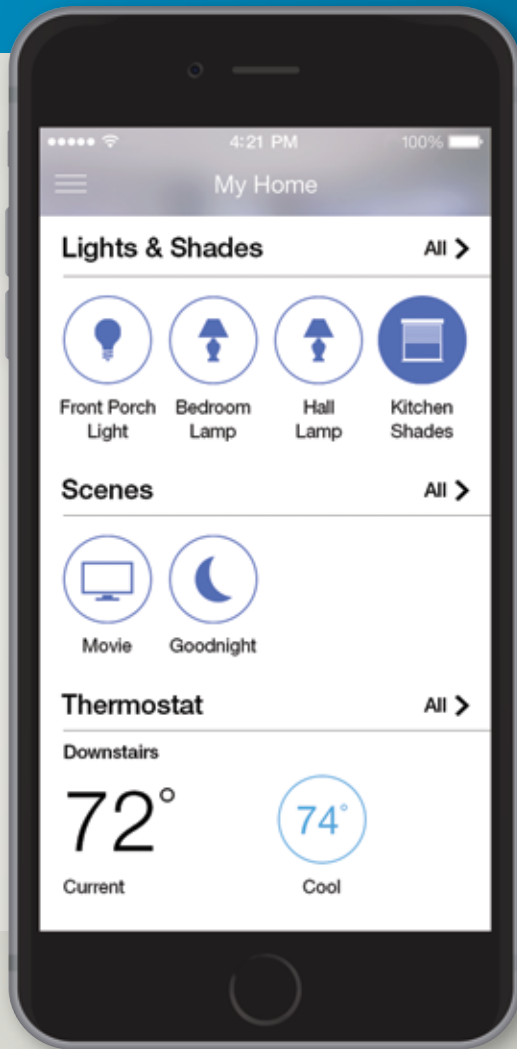

The App Store is a service mark of Apple, Inc.
Apple Watch is a trademark of Apple, Inc.
Google Play is a trademark of Google Inc.

Lutron app for smart devices

- Works in conjunction with the Smart Bridge and Smart Bridge PRO
- Control individual lights, shades, and thermostats—even when you're away from home
- Add scenes to control multiple lights and shades with a single touch
- Schedule scenes to adjust lights and shades automatically
- Download for free from the App Store^{SM} or Google Play^{TM}

NEW

- Works with the Apple Watch^{TM} for control right from your wrist
- Use the geofencing feature to automatically turn lights on as you arrive home/turn them off as you leave
- Receive notifications on your smart device if you've left the lights on when you leave home
- Use the Widget feature to set a scene without unlocking your phone
- Tell Siri® to turn your lights off just before bed, or dim the lights for movie time