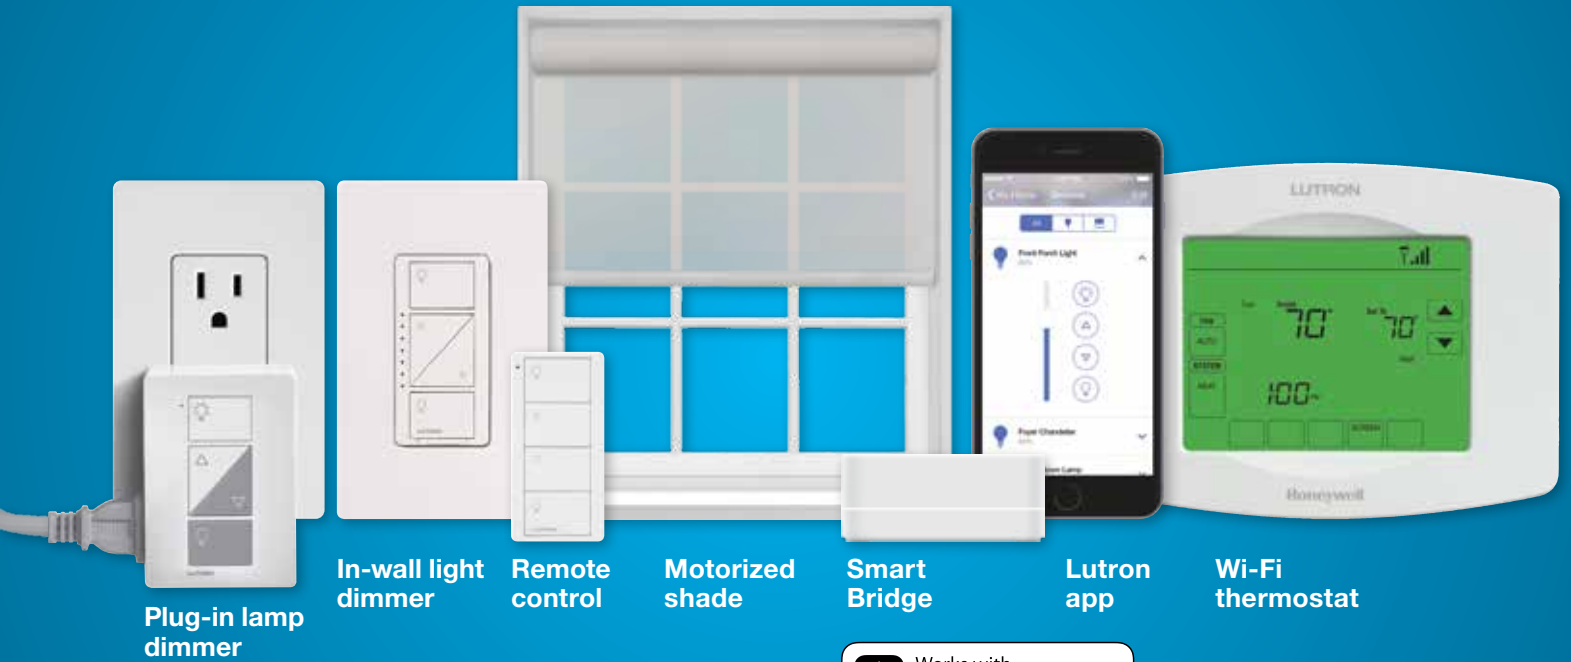

New!
PRO Models

Lutron Caséta® Wireless

Control your lights, shades and temperature from anywhere

GET A QUOTE >

Control from anywhere

- Turn lights on from your car
- Adjust temperature from your office
- Turn off lights and close shades from your bed
- Schedule lights, shades and temperature to automatically adjust at set times of day

Set up is easy

- Ideal for existing or new homes
- No new wiring required
- Watch the installation videos on www.CasetaWireless.com

NEW!
Works with
Apple Watch™

Welcome to *Caséta* Wireless

Peace of mind.
Comfort.
Convenience.

Caséta Wireless provides all of these, at the touch of a button.

Whether you want your lights on, off, or somewhere in between, your shades raised or lowered, or your temperature set back a few degrees, you can count on Caséta Wireless to deliver what you need.

Caséta Wireless also uses Lutron's Clear Connect® wireless technology, for reliable operation.

Once you try Caséta Wireless, you'll wonder how you ever lived without it.

Turn lights on
as you arrive home