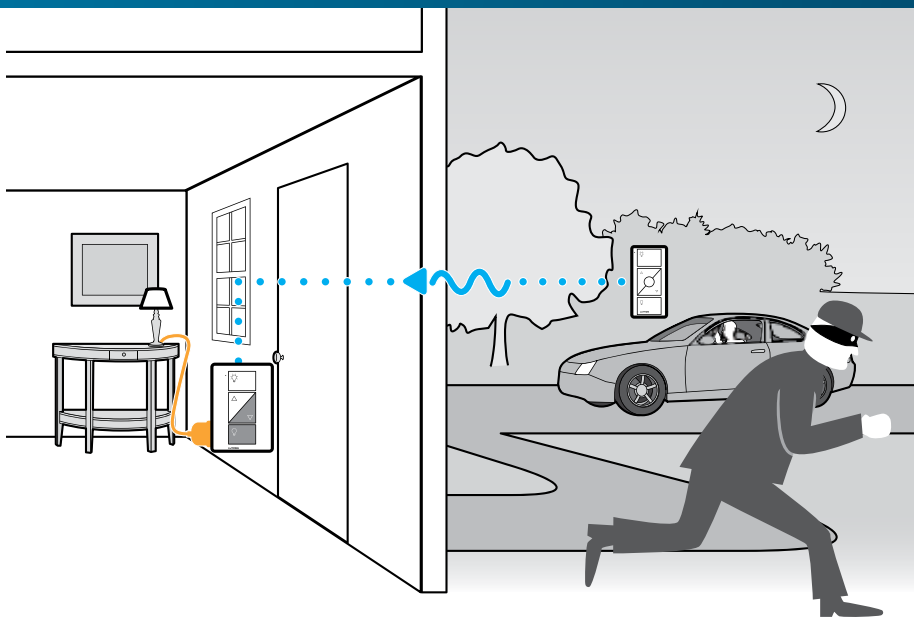

Caséta Wireless provides all of these, at the touch of a button.

Whether you want your lights on, off, or somewhere in between, your shades raised or lowered, or your temperature set back a few degrees, you can count on Caséta Wireless to deliver what you need.

Caséta Wireless also uses Lutron's Clear Connect® wireless technology, for reliable operation.

Once you try Caséta Wireless, you'll wonder how you ever lived without it.

Turn lights on
as you arrive home

Adjust temperature
from your office

Turn lights off
and close shades
from your bedside

Turn entryway and outdoor lights on from the security of your car.

Forgot to set your thermostat back? Lower it from work, to save energy during the day. Then raise it before you leave, for a comfortable welcome home.