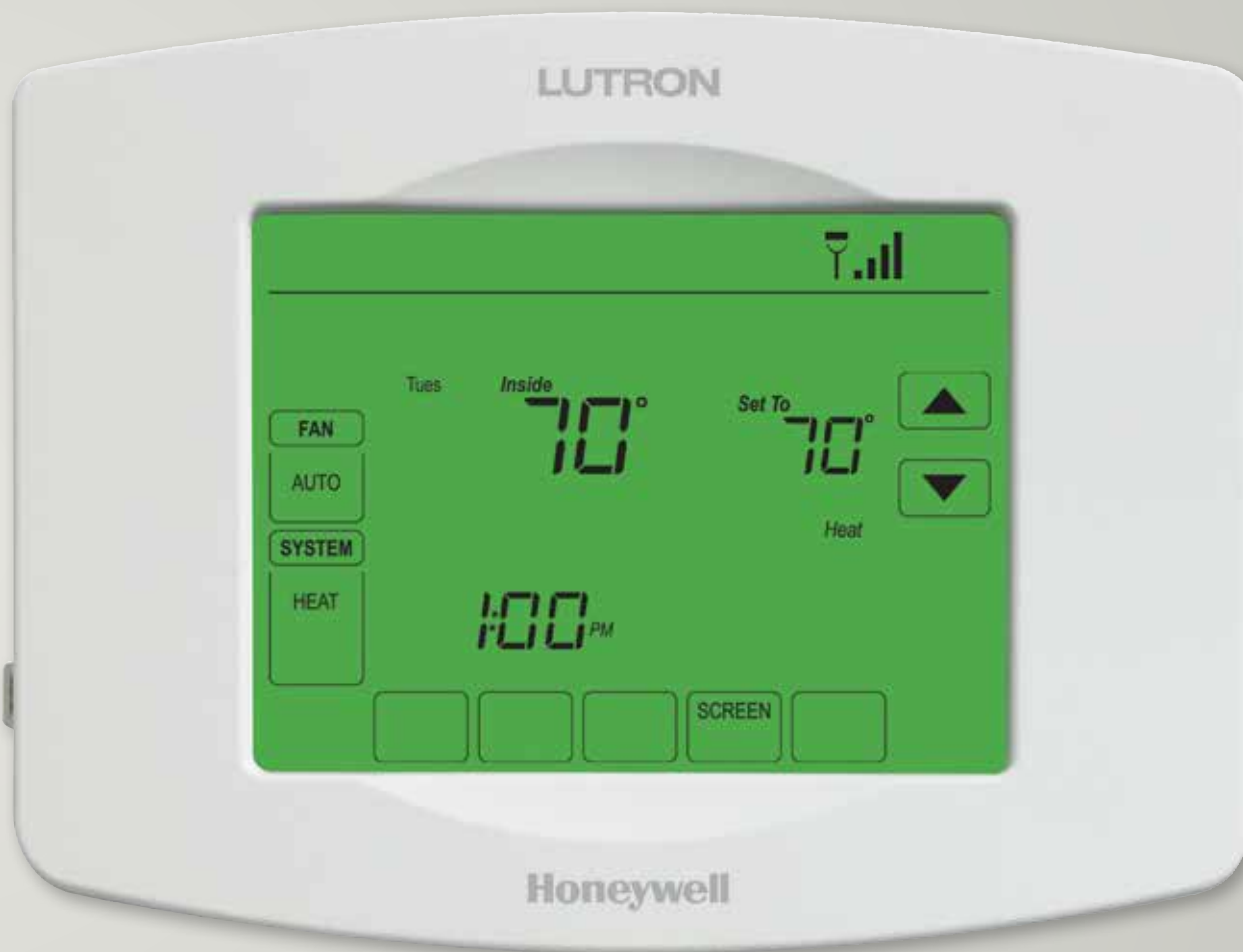

NEW

- Works with the Apple WatchTM for control right from your wrist
- Use the geofencing feature to automatically turn lights on as you arrive home/turn them off as you leave
- Receive notifications on your smart device if you've left the lights on when you leave home
- Use the Widget feature to set a scene without unlocking your phone
- Tell Siri[®] to turn your lights off just before bed, or dim the lights for movie time

Product Information

Roller

Honeycomb

Lutron motorized shades

- Battery-powered; batteries last 3–5 years
- Wireless, easy to install
- Cordless design
- Available in roller or insulating honeycomb styles
- Serena® shades compatible with Lutron Smart Bridge and Smart Bridge PRO
- Triathlon® shades and select styles of Sivoia® QS Wireless shades compatible with Smart Bridge PRO only

Available from Lutron

Honeywell® VisionPRO programmable Wi-Fi thermostat

- 7-day programmable schedule
- Large touchscreen display with backlight
- Precise comfort control

Note: Lutron app also compatible with Nest Learning Thermostat and other select Honeywell Wi-Fi programmable thermostats.

Caséta® Wireless works with...

Smart home products & services

- Expand your system beyond lights and shades, with temperature control. Check and adjust the temperature from anywhere using the Lutron app and Nest Learning Thermostat, Honeywell® VisionPRO Wi-Fi thermostat, and other select Honeywell W-Fi thermostats*
- Dim lights, lower shades, and start a movie with one button press on the Logitech Harmony Living Home remote control or the Harmony app
- Create If This Then That (IFTTT) recipes, such as lowering your shades if it's sunny, or turning off lights if the Nest thermostat is set to Away mode.
- Coming soon, Caséta Wireless will work with XFINITY® Home.