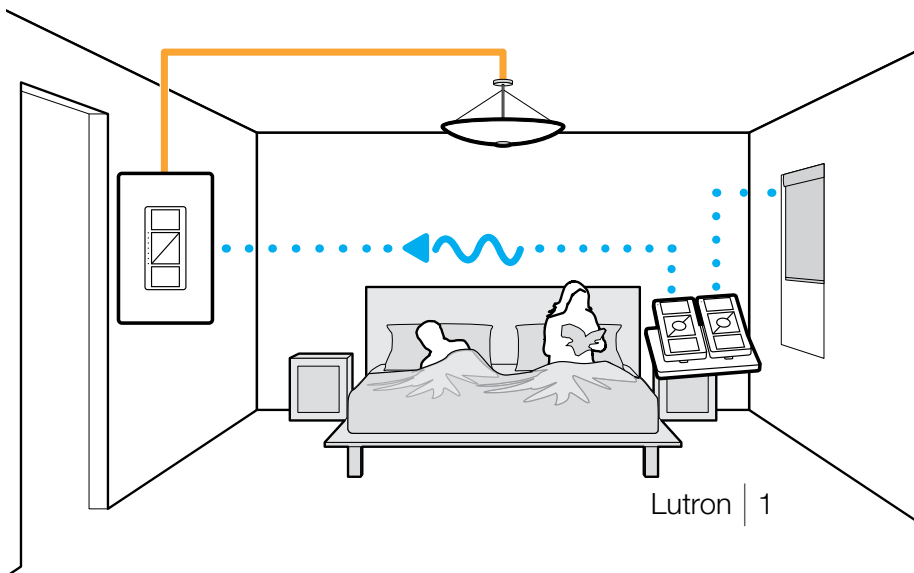

Adjust temperature
from your office

Turn lights off
and close shades
from your bedside

Turn entryway and outdoor lights on from the security of your car.

Forgot to set your thermostat back? Lower it from work, to save energy during the day. Then raise it before you leave, for a comfortable welcome home.

No need to get out of bed. Simply turn the lights off and close shades from your bedside and drift into sleep.

Product information

Controls wall and ceiling lights

In-wall dimmer

- Doesn't require a neutral wire — ideal for retrofit or new construction
- No polarity for line or load wiring — mistake-proof wiring
- Works with compatible dimmable LEDs and CFLs (up to 150W), and incandescent and halogen bulbs (up to 600W)
- Use Pico® remotes for additional switches in multi-location applications