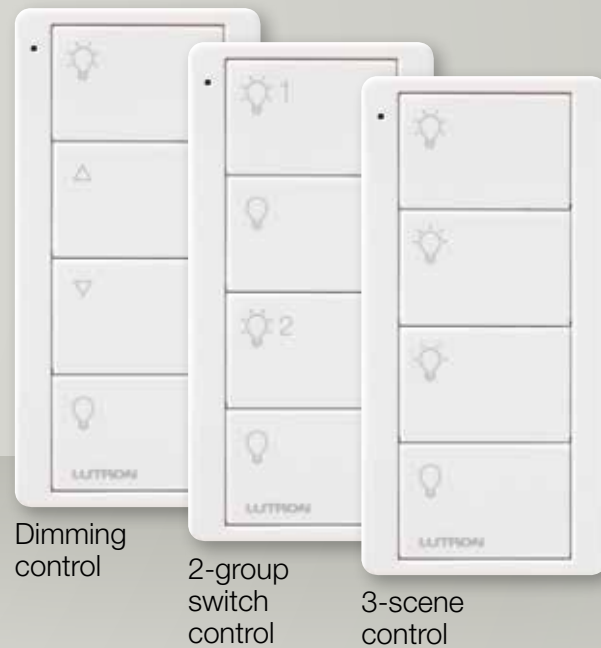

4-button Pico remote control PRO

Pico® remote control

- Provides convenient remote control
- Add a light switch without having to wire anything
- Battery powered — features a 10-year battery life
- Use as a hand-held remote, clipped to a car visor, mounted to a tabletop pedestal, or mounted to a wall
- Works with Caséta® Wireless dimmers, switches, and wireless shades

4-button Pico remote control PRO **NEW**

Choose from three options

- Dimming control— same functionality (full on/off and raise/lower) as standard Pico, but in a 4-button aesthetic
- 2-group switch control—control two groups of lights independently from one another
- 3-scene control— create three different scenes, as well as turn all lights off

Note: light/shade and shade-only 4-button remotes also available.
Visit www.lutron.com/pico for information on model numbers and engraving options