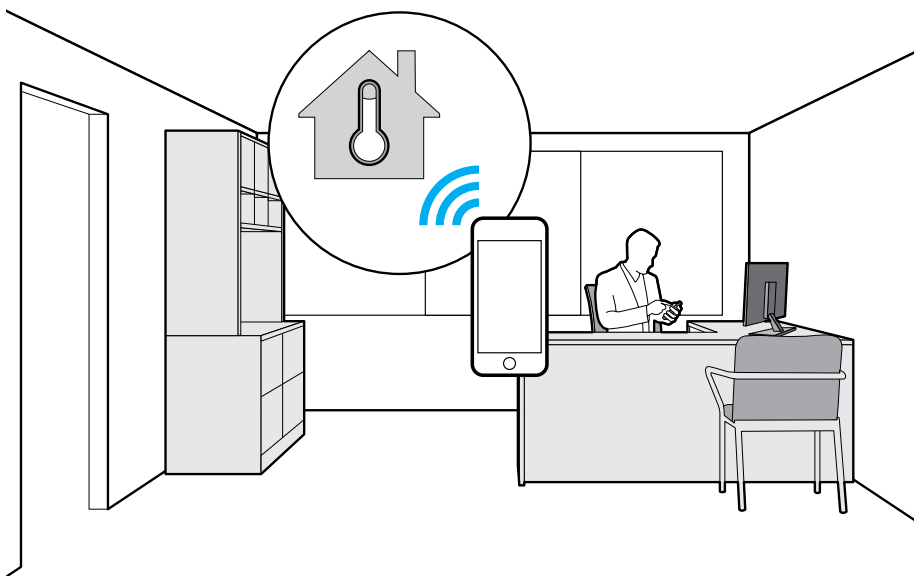

Caséta Wireless also uses Lutron's Clear Connect® wireless technology, for reliable operation.

Once you try Caséta Wireless, you'll wonder how you ever lived without it.

Turn lights on
as you arrive home

Adjust temperature
from your office

Turn lights off
and close shades
from your bedside

Turn entryway and outdoor lights on from the security of your car.

Forgot to set your thermostat back? Lower it from work, to save energy during the day. Then raise it before you leave, for a comfortable welcome home.