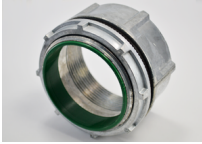

## Zinc - Threaded

### Application

To secure threaded rigid service entrance conduit to box or enclosure. Insulated throat rated 105 degree c. UL listed Type 4 - Watertight

### Product Information

Material: Zinc Die Cast  
Finish: Ball burnished, mirror smooth

Dimension A in Inches: 1-5/8  
Dimension B in Inches: 15/16  
Dimension C in Inches: 3-13/16

**Catalog ID:** 158-DC

**UPC Number:** 781747091581

**Description:** Threaded Hub, Zinc Die Cast, Size 3 Inch

**Application:** To secure threaded rigid service entrance conduit to box or enclosure. Insulated throat rated 105 degree c. UL listed Type 4 - Watertight