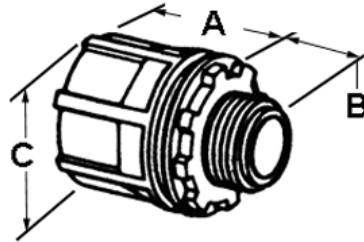

Zinc - Threaded

Images

Application

To secure threaded rigid service entrance conduit to box or enclosure. Insulated throat rated 105 degree c. UL listed Type 4 - Watertight

Product Information

Material: Zinc Die Cast
Finish: Ball burnished, mirror smooth

Certifications & Codes:

CSA File Number:	LR39354
Federal Specification Number:	A-A-50553
NEMA Standard:	FB-1
UL File Number:	E9391
UL Standard:	UL-514B
UNSPSC:	39121311

[Download Photo Image](#)   [Download Dimensional Image](#)

Dimension A in Inches: 1-5/8

Dimension B in Inches: 15/16

Dimension C in Inches: 3-13/16

Catalog ID: 158-DC

UPC Number: 781747091581

Description: Threaded Hub, Zinc Die Cast, Size 3 Inch

Application: To secure threaded rigid service entrance conduit to box or enclosure. Insulated throat rated 105 degree c. UL listed Type 4 - Watertight

Trade Size: 3"

Country of Manufacture: USA

Std Pkg Qty: 5

Unit Qty: Bulk