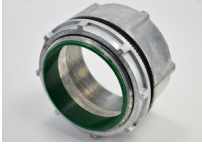

Zinc - Threaded

Images

Application

To secure threaded rigid service entrance conduit to box or enclosure. Insulated throat rated 105 degree c. UL listed Type 4 - Watertight

Product Information

Material: Zinc Die Cast
Finish: Ball burnished, mirror smooth

Certifications & Codes:

CSA File Number:	LR39354
Federal Specification Number:	A-A-50553
NEMA Standard:	FB-1
UL File Number:	E9391
UL Standard:	UL-514B
UNSPSC:	39121311

[Download Photo Image](#)   [Download Dimensional Image](#)

Dimension A in Inches: 1-5/8

Dimension B in Inches: 15/16

Dimension C in Inches: 3-13/16

Catalog ID: 158-DC

UPC Number: 781747091581

Description: Threaded Hub, Zinc Die Cast, Size 3 Inch

Application: To secure threaded rigid service entrance conduit to box or enclosure. Insulated throat rated 105 degree c. UL listed Type 4 - Watertight

Trade Size: 3"

Country of Manufacture: USA

Std Pkg Qty: 5

Unit Qty: Bulk