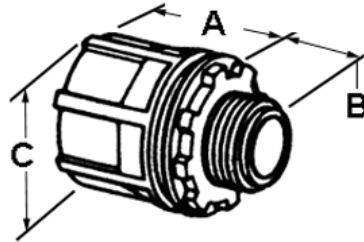

Zinc - Threaded

Images

Application

To secure threaded rigid service entrance conduit to box or enclosure. Insulated throat rated 105 degree c. UL listed Type 4 - Watertight

Product Information

Material: Zinc Die Cast
Finish: Ball burnished, mirror smooth

Certifications & Codes:

CSA File Number:	LR39354
Federal Specification Number:	A-A-50553
NEMA Standard:	FB-1
UL File Number:	E9391
UL Standard:	UL-514B
UNSPSC:	39121311

[Download Photo Image](#)   [Download Dimensional Image](#)

Dimension A in Inches: 1-5/8
Dimension B in Inches: 15/16
Dimension C in Inches: 3-13/16

Catalog ID: 158-DC

UPC Number: 781747091581

Description: Threaded Hub, Zinc Die Cast, Size 3 Inch

Application: To secure threaded rigid service entrance conduit to box or enclosure. Insulated throat rated 105 degree c. UL listed Type 4 - Watertight

Trade Size: 3"

Country of Manufacture: USA

Std Pkg Qty: 5

Unit Qty: Bulk