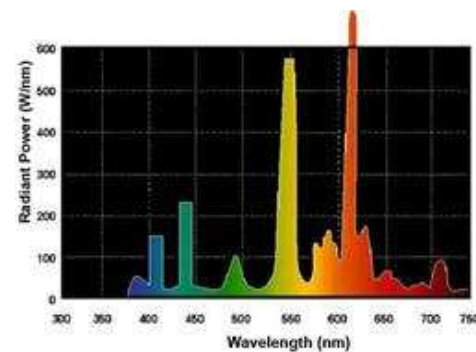

GRAPHS & CHARTS

Spectral Power Distribution