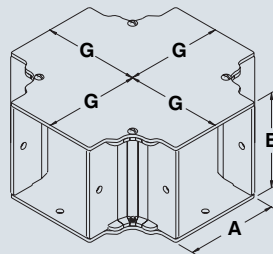

# 1100 DUCTS

Straight section

Screw-on barrier

Telescope fitting

Elbow 90 degrees

Elbow 45 degrees

Elbow 22½ degrees

Elbow sweep 90 degrees

Tee fitting

Cross fitting

Reducer

Joiner plate

Bracket Hanger

Drop hanger

Support hanger

Closing plate