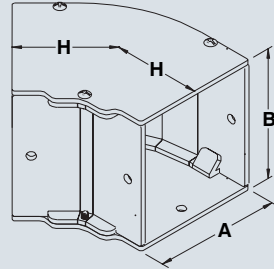

# 1100 DUCTS

Straight section

Screw-on barrier

Telescope fitting

Elbow 90 degrees

Elbow 45 degrees

Elbow 22½ degrees

Elbow sweep 90 degrees

Tee fitting

Cross fitting

Reducer

Joiner plate

Bracket Hanger

Drop hanger

Support hanger

Closing plate