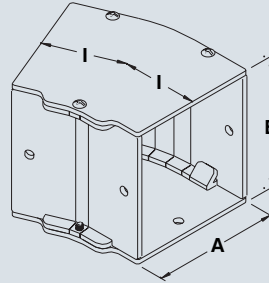

# 1100 DUCTS

Straight section

Screw-on barrier

Telescope fitting

Elbow 90 degrees

Elbow 45 degrees

Elbow 22½ degrees

Elbow sweep 90 degrees

Tee fitting

Cross fitting

Reducer

Joiner plate

Bracket Hanger

Drop hanger

Support hanger

Closing plate