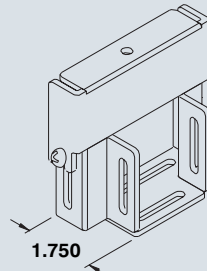

# 1100 DUCTS

Straight section

Screw-on barrier

Telescope fitting

Elbow 90 degrees

Elbow 45 degrees

Elbow 22½ degrees

Elbow sweep 90 degrees

Tee fitting

Cross fitting

Reducer

Joiner plate

Bracket Hanger

Drop hanger

Support hanger

Closing plate