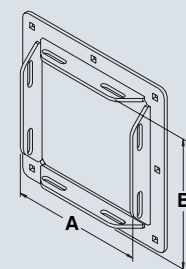

Adaptor

DIMENSIONS

A	B	C	D	F	G	H	I	J	K	L	M	N	O
2.500	2.500	12-24-36-48-60-72-120	4.687	2.500	3.437	2.500	2.250	4.000	7.000	7.906	4.500	12.000	4.750
4.000	4.000	12-24-36-48-60-72-120	6.187	2.656	4.187	2.812	2.406	6.000	8.500	9.406	6.000	15.000	6.250
6.000	6.000	12-24-36-48-60-72-120	8.187	3.312	5.187	3.250	2.406	8.000	10.500	11.406	8.000	19.000	8.250
8.000	8.000	12-24-36-48-60-72-120	10.187	3.656	6.187	3.656	2.750	8.000	12.500	13.406	10.000	23.000	10.250
10.000	10.000	12-24-36-48-60-72-120	12.187	4.000	7.187	4.062	3.000	8.000	14.500	15.406	12.000	27.000	12.250
12.000	12.000	12-24-36-48-60-72-120	14.187	4.625	8.187	4.500	3.187	8.000	16.500	17.406	14.000	31.000	14.250

Data subject to change without notice.