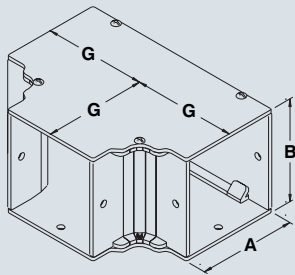

# 1100 DUCTS

Straight section

Screw-on barrier

Telescope fitting

Elbow 90 degrees

Elbow 45 degrees

Elbow 22½ degrees

Elbow sweep 90 degrees

Tee fitting

Cross fitting

Reducer

Joiner plate

Bracket Hanger

Drop hanger

Support hanger

Closing plate