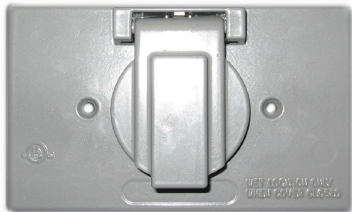

## One Gang Weatherproof Covers – Die Cast Metal

**FC-71V**

**FCL-71V**

### One Gang Vertical Cover for a Single Receptacle or Switch

Self closing cover, gasket & screws included

BWF#	Unit UPC 0-87115	Description Outlets	Color	Case Qty.	Case Weight
<b>Show Pak</b>					
FC-71V	23007-2	Vertical	Grey	24	8
FC-71AV	27240-9	Vertical	Bronze	24	8
FC-71WV	27241-6	Vertical	White	24	8
FCL-71V (Locking)	27255-3	Vertical	Grey	24	8
SO-71V	27246-1	Vert Stay Open	Grey	24	8
<b>Blister Carded</b>					
4171 -1	04171-5	Vertical	Grey	6	2
4171AB -1	23508-4	Vertical	Bronze	6	2
4171W 5-1	0040-3	Vertical	White	6	2