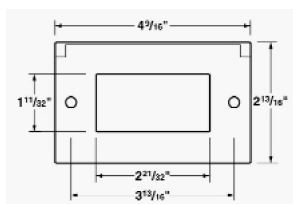

GFCI: Ground Fault Circuit Interrupter or "Shock Protection" outlet stops the flow of electricity at the outlet. Required by the National Electrical Code (NEC) for wet or damp locations, inside or out.

One Gang Vertical Cover for Duplex Receptacles, Switches or Combination Devices

Self closing cover, gasket & screws included

BWF#	Unit UPC 0-87115	Description Outlets	Color	Case Qty.	Case Weight
Show Pak					
FCL-62V	22095-0 (Locking)	Vertical	Grey	24	8
FC-61AV	52884-1	Vertical	Bronze	24	8
FC-61WV	52883-4	Vertical	White	24	8
Blister Carded					
4161-1	22096-7	Vertical	Grey	24	8