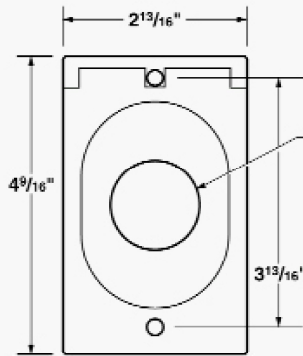

### One Gang Power Outlet Cover for Single Receptacle; 20A, 30A, 50A

Self closing cover, gasket & screws included

BWF#	Unit UPC 0-87115	Amps	Opening	Description	Color	Case Qty.	Case Weight
<b>Show Pak</b>							
PO-50V	26006-2	20A-50A	2.125"		Grey	24	15
PO-17V	27269-0	30A	1.750"		Grey	24	15
PO-16V	27272-0	20A & 30A	1.625"		Grey	24	15
PO-14V	27275-1	STD	1.438"		Grey	24	15

**Power Outlet Covers**

PO-50V=2.125"D  
PO-17V=1.750"D  
PO-16V=1.625"D  
PO-14V=1.485"D

**Dimensional cover drawing for:  
FC-81V, S0-81V, 4181, FC-81RV,  
4181R, BB1RK-C, BB1RK**

**TS-1V**