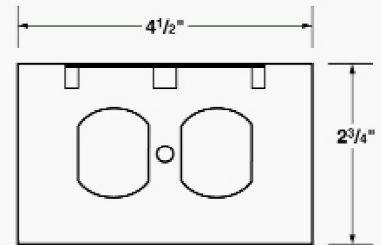

### One Gang Power Outlet Cover for Single Receptacle; 20A, 30A, 50A

Self closing cover, gasket & screws included

BWF#	Unit UPC 0-87115	Amps	Opening	Description	Color	Case Qty.	Case Weight
<b>Show Pak</b>							
PO-50V	26006-2	20A-50A	2.125"		Grey	24	15
PO-17V	27269-0	30A	1.750"		Grey	24	15
PO-16V	27272-0	20A & 30A	1.625"		Grey	24	15
PO-14V	27275-1	STD	1.438"		Grey	24	15

**Power Outlet Covers**

PO-50V=2.125"D  
PO-17V=1.750"D  
PO-16V=1.625"D  
PO-14V=1.485"D

**Dimensional cover drawing for:  
FC-81V, S0-81V, 4181, FC-81RV,  
4181R, BB1RK-C, BB1RK**

**TS-1V**