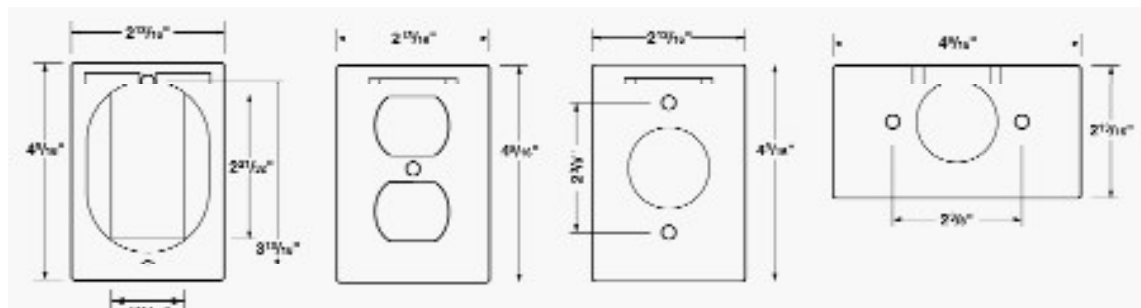

One Gang Horizontal Cover for a Single Receptacle or Switch

Self closing cover, gasket & screws included

BWF#	Unit UPC 0-87115	Description Outlets	Color	Case Qty.	Case Weight
Show Pak					
FC-71HV	27242-3	Horizontal	Grey	24	8
FC-71HAV	27243-0	Horizontal	Bronze	24	8
FC-71HWV	27244-7	Horizontal	White	24	8