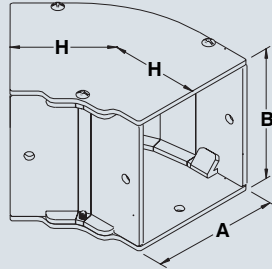

# 1100 DUCTS

Straight section

Screw-on barrier

Telescope fitting

Elbow 90 degrees

Elbow 45 degrees

Elbow 22½ degrees

Elbow sweep 90 degrees

Tee fitting

Cross fitting

Reducer

Joiner plate

Bracket Hanger

Drop hanger

Support hanger

Closing plate