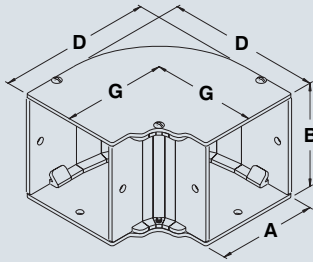

# 1100 DUCTS

Straight section

Screw-on barrier

Telescope fitting

Elbow 90 degrees

Elbow 45 degrees

Elbow 22½ degrees

Elbow sweep 90 degrees

Tee fitting

Cross fitting

Reducer

Joiner plate

Bracket Hanger

Drop hanger

Support hanger

Closing plate