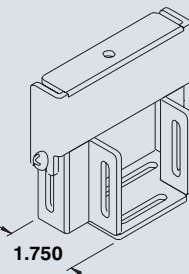

# 1100 DUCTS

Straight section

Screw-on barrier

Telescope fitting

Elbow 90 degrees

Elbow 45 degrees

Elbow 22½ degrees

Elbow sweep 90 degrees

Tee fitting

Cross fitting

Reducer

Joiner plate

Bracket Hanger

Drop hanger

Support hanger

Closing plate