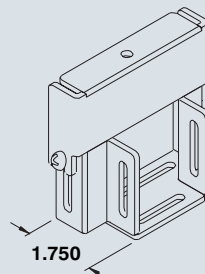

# 1100 DUCTS

Straight section

Screw-on barrier

Telescope fitting

Elbow 90 degrees

Elbow 45 degrees

Elbow 22½ degrees

Elbow sweep 90 degrees

Tee fitting

Cross fitting

Reducer

Joiner plate

Bracket Hanger

Drop hanger

Support hanger

Closing plate