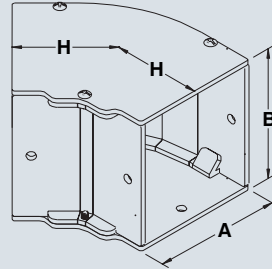

# 1100 DUCTS

Straight section

Screw-on barrier

Telescope fitting

Elbow 90 degrees

Elbow 45 degrees

Elbow 22½ degrees

Elbow sweep 90 degrees

Tee fitting

Cross fitting

Reducer

Joiner plate

Bracket Hanger

Drop hanger

Support hanger

Closing plate