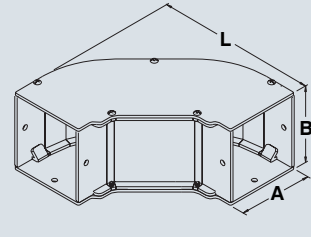

# 1100 DUCTS

Straight section

Screw-on barrier

Telescope fitting

Elbow 90 degrees

Elbow 45 degrees

Elbow 22½ degrees

Elbow sweep 90 degrees

Tee fitting

Cross fitting

Reducer

Joiner plate

Bracket Hanger

Drop hanger

Support hanger

Closing plate