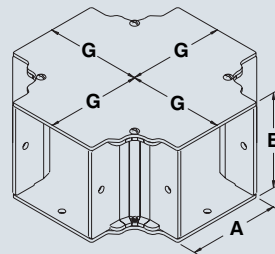

# 1100 DUCTS

Straight section

Screw-on barrier

Telescope fitting

Elbow 90 degrees

Elbow 45 degrees

Elbow 22½ degrees

Elbow sweep 90 degrees

Tee fitting

Cross fitting

Reducer

Joiner plate

Bracket Hanger

Drop hanger

Support hanger

Closing plate