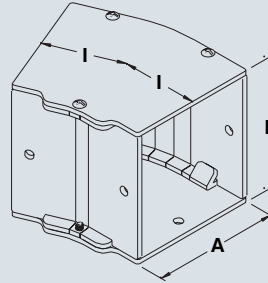

# 1100 DUCTS

Straight section

Screw-on barrier

Telescope fitting

Elbow 90 degrees

Elbow 45 degrees

Elbow 22½ degrees

Elbow sweep 90 degrees

Tee fitting

Cross fitting

Reducer

Joiner plate

Bracket Hanger

Drop hanger

Support hanger

Closing plate