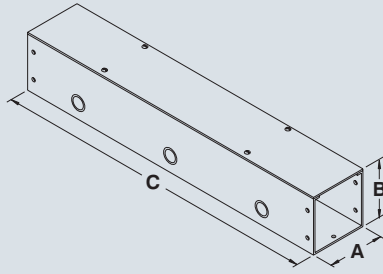

NEMA 1 WIREWAY

1100 DUCTS

Straight section