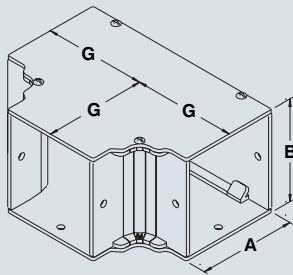

# 1100 DUCTS

Straight section

Screw-on barrier

Telescope fitting

Elbow 90 degrees

Elbow 45 degrees

Elbow 22½ degrees

Elbow sweep 90 degrees

Tee fitting

Cross fitting

Reducer

Joiner plate

Bracket Hanger

Drop hanger

Support hanger

Closing plate