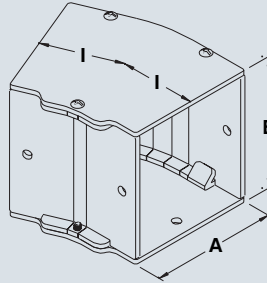

# 1100 DUCTS

Straight section

Screw-on barrier

Telescope fitting

Elbow 90 degrees

Elbow 45 degrees

Elbow 22½ degrees

Elbow sweep 90 degrees

Tee fitting

Cross fitting

Reducer

Joiner plate

Bracket Hanger

Drop hanger

Support hanger

Closing plate