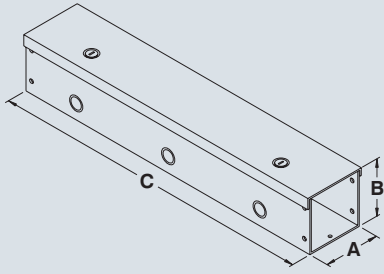

NEMA 1 WIREWAY

1100 DUCTS

Straight section