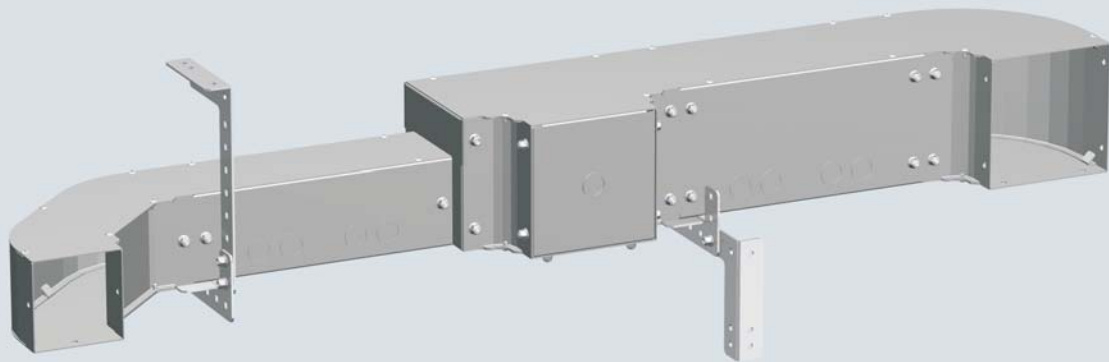

DESCRIPTION	CATALOG NUMBER					
	2½" X 2½"	4" X 4"	6" X 6"	8" X 8"	10" X 10"	12" X 12"
Straight sections 12"	1100 SS2012SC	1100 SS4012SC	1100 SS6012SC	1100 SS8012SC	1100 SS10012SC	1100 SS12012SC
Straight sections 24"	1100 SS2024SC	1100 SS4024SC	1100 SS6024SC	1100 SS8024SC	1100 SS10024SC	1100 SS12024SC
Straight sections 36"	1100 SS2036SC	1100 SS4036SC	1100 SS6036SC	1100 SS8036SC	1100 SS10036SC	1100 SS12036SC
Straight sections 48"	1100 SS2048SC	1100 SS4048SC	1100 SS6048SC	1100 SS8048SC	1100 SS10048SC	1100 SS12048SC
Straight sections 60"	1100 SS2060SC	1100 SS4060SC	1100 SS6060SC	1100 SS8060SC	1100 SS10060SC	1100 SS12060SC
Straight sections 72"	1100 SS2072SC	1100 SS4072SC	1100 SS6072SC	1100 SS8072SC	1100 SS10072SC	1100 SS12072SC
Straight sections 120"	1100 SS2120SC	1100 SS4120	1100 SS6120	1100 SS8120	1100 SS10120	1100 SS12120
Screw on barrier 12"	1100 BA2012	1100 BA4012	1100 BA6012	1100 BA8012	1100 BA10012	1100 BA12012
Screw on barrier 24"	1100 BA2024	1100 BA4024	1100 BA6024	1100 BA8024	1100 BA10024	1100 BA12024
Screw on barrier 36"	1100 BA2036	1100 BA4036	1100 BA6036	1100 BA8036	1100 BA10036	1100 BA12036
Screw on barrier 48"	1100 BA2048	1100 BA4048	1100 BA6048	1100 BA8048	1100 BA10048	1100 BA12048
Screw on barrier 60"	1100 BA2060	1100 BA4060	1100 BA6060	1100 BA8060	1100 BA10060	1100 BA12060
Screw on barrier 72"	--	1100 BA4072	1100 BA6072	1100 BA8072	--	--
Screw on barrier 120"	1100 BA2120	1100 BA4120	1100 BA6120	1100 BA8120	1100 BA10120	1100 BA12120
Telescope fitting	1100 TL2068	1100 TL4068	1100 TL6068	1100 TL8068	1100 TL10068	1100 TL12068
Elbow 90 degrees	1100 EL2090	1100 EL4090	1100 EL6090	1100 EL8090	1100 EL10090	1100 EL12090
Elbow 45 degrees	1100 EL2045	1100 EL4045	1100 EL6045	1100 EL8045	1100 EL10045	1100 EL12045
Elbow 22½ degrees	1100 EL2022	1100 EL4022	1100 EL6022	1100 EL8022	1100 EL10022	1100 EL12022
Elbow sweep 90 degrees	1100 ES2091	1100 ES4091	1100 ES6091	1100 ES8091	--	--
Tee fitting	1100 TF2062	1100 TF4062	1100 TF6062	1100 TF8062	1100 TF10062	1100 TF12062
Cross fitting	1100 CF2063	1100 CF4063	1100 CF6063	1100 CF8063	1100 CF10063	1100 CF12063
Reducer 4"X4" to 2½"X2½"	--	1100 RD4402	--	--	--	--
Reducer 6"X6" to 4"X4"	--	--	1100 RD6604	--	--	--
Reducer 8"X8" to 6"X6"	--	--	--	1100 RD8806	--	--
Reducer 10"X10" to 8"X8"	--	--	--	--	1100 RD101008	--
Reducer 12"X12" to 8"X8"	--	--	--	--	--	1100 RD121208
Reducer 12"X12" to 10"X10"	--	--	--	--	--	1100 RD121210
Joiner (Coupling)	1100 JO2067	1100 JO4067	1100 JO6067	1100 JO8067	1100 JO10067	1100 JO12067
Bracket hanger	1100 HD2069	1100 HD4069	1100 HD6069	1100 HD8069	1100 HD10069	1100 HD12069
Drop hanger	1100 HD2069	1100 HD4069	1100 HD6069	1100 HD8069	1100 HD10069	1100 HD12069
Support hanger	1100 HS2070	1100 HS4070	1100 HS6070	1100 HS8070	1100 HS10070	1100 HS12070
Closing plate	1100 CP2065	1100 CP4065	1100 CP6065	1100 CP8065	1100 CP10065	1100 CP12065
Open adaptor	1100 OA2071	1100 OA4071	1100 OA6071	1100 OA8071	1100 OA10071	1100 OA12071
Adaptor (Box connector)	1100 AD2066	1100 AD4066	1100 AD6066	1100 AD8066	1100 AD10066	1100 AD12066

Data subject to change without notice.

Suggested Accessories

p.368