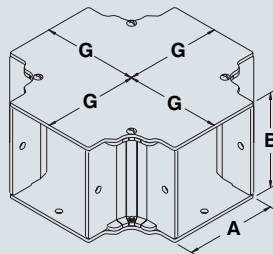

# 1100 DUCTS

Straight section

Screw-on barrier

Telescope fitting

Elbow 90 degrees

Elbow 45 degrees

Elbow 22½ degrees

Elbow sweep 90 degrees

Tee fitting

Cross fitting

Reducer

Joiner plate

Bracket Hanger

Drop hanger

Support hanger

Closing plate