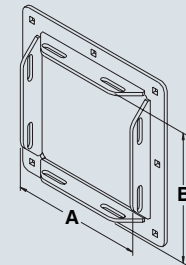

Adaptor

DIMENSIONS

A	B	C	D	F	G	H	I	J	K	L	M	N	O
2.500	2.500	12-24-36-48-60-72-120	4.687	2.500	3.437	2.500	2.250	4.000	7.000	7.906	4.500	12.000	4.750
4.000	4.000	12-24-36-48-60-72-120	6.187	2.656	4.187	2.812	2.406	6.000	8.500	9.406	6.000	15.000	6.250
6.000	6.000	12-24-36-48-60-72-120	8.187	3.312	5.187	3.250	2.406	8.000	10.500	11.406	8.000	19.000	8.250
8.000	8.000	12-24-36-48-60-72-120	10.187	3.656	6.187	3.656	2.750	8.000	12.500	13.406	10.000	23.000	10.250
10.000	10.000	12-24-36-48-60-72-120	12.187	4.000	7.187	4.062	3.000	8.000	14.500	15.406	12.000	27.000	12.250
12.000	12.000	12-24-36-48-60-72-120	14.187	4.625	8.187	4.500	3.187	8.000	16.500	17.406	14.000	31.000	14.250

Data subject to change without notice.