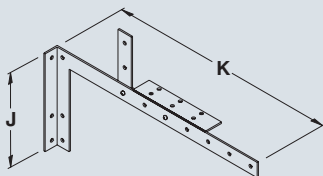

# 1100 DUCTS

Straight section

Screw-on barrier

Telescope fitting

Elbow 90 degrees

Elbow 45 degrees

Elbow 22½ degrees

Elbow sweep 90 degrees

Tee fitting

Cross fitting

Reducer

Joiner plate

Bracket Hanger

Drop hanger

Support hanger

Closing plate