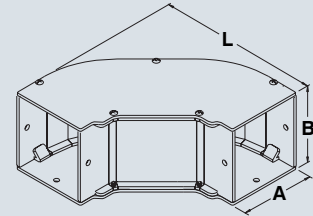

# 1100 DUCTS

Straight section

Screw-on barrier

Telescope fitting

Elbow 90 degrees

Elbow 45 degrees

Elbow 22½ degrees

Elbow sweep 90 degrees

Tee fitting

Cross fitting

Reducer

Joiner plate

Bracket Hanger

Drop hanger

Support hanger

Closing plate