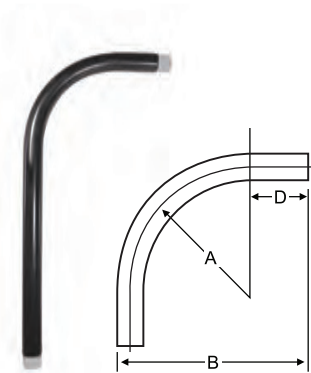

PVC COATED NIPPLES

Item Number	Trade Size	Length	Wt./each
PV35CLCN00	3-1/2" X CL	2-3/4"	1.02
PV3540CN00	3-1/2" X 4"	4"	3.00
PV3550CN00	3-1/2" X 5"	5"	3.55
PV3560CN00	3-1/2" X 6"	6"	4.88
PV3580CN00	3-1/2" X 8"	8"	5.68
PV3510CN00	3-1/2" X 10"	10"	7.10
PV3512CN00	3-1/2" X 12"	12"	8.52
PV40CLCN00	4" X CL	2-3/4"	1.50
PV4040CN00	4" X 4"	4"	4.00
PV4050CN00	4" X 5"	5"	5.00
PV4060CN00	4" X 6"	6"	6.00
PV4080CN00	4" X 8"	8"	8.00
PV4010CN00	4" X 10"	10"	10.00
PV4012CN00	4" X 12"	12"	12.00
PV50CLCN00	5" X CL	3"	1.82
PV5050CN00	5" X 5"	5"	6.30
PV5060CN00	5" X 6"	6"	8.60
PV5080CN00	5" X 8"	8"	10.80
PV5010CN00	5" X 10"	10"	12.50
PV5012CN00	5" X 12"	12"	15.12

Item Number	Trade Size	Length	Wt./each
PV60CLCN00	6" X CL	3-1/8"	2.10
PV6050CN00	6" X 5"	5"	7.10
PV6060CN00	6" X 6"	6"	9.20
PV6080CN00	6" X 8"	8"	11.30
PV6010CN00	6" X 10"	10"	13.90
PV6012CN00	6" X 12"	12"	16.80

PVC COATED RIGID YARD ELLS

Item Number	Trade Size	Weight Per 100 (lbs)	A	B	C	D	E	Aluminum Item Number
PV0590YL00	1/2" X 90°	140	4.00	18.00	6.19	2.19	14.00	PA0590YL00
PV0790YL00	3/4" X 90°	190	4.50	18.00	6.75	2.25	13.50	PA0790YL00
PV1090YL00	1" X 90°	300	5.75	18.00	8.63	2.88	12.25	PA1090YL00
PV1290YL00	1-1/4" X 90°	480	7.25	19.25	10.25	3.25	12.25	PA1290YL00
PV1590YL00	1-1/2" X 90°	630	8.25	20.50	11.63	3.38	12.25	PA1590YL00
PV2090YL00	2" X 90°	900	9.50	21.50	14.50	5.00	12.00	PA2090YL00
PV2590YL00	2-1/2" X 90°	1450	10.50	22.50	16.00	5.50	12.00	PA2590YL00
PV3090YL00	3" X 90°	2120	13.00	25.00	19.25	6.25	12.00	PA3090YL00
PV3590YL00	3-1/2" X 90°	2830	15.00	27.00	22.75	7.75	12.00	PA3590YL00
PV4090YL00	4" X 90°	3500	16.00	28.00	24.00	8.00	12.00	PA4090YL00

TOUCH UP COMPOUNDS

Item Number	Description	Size
PV-TOUCHUP-GRAY-PT	GRAY TOUCH-UP COMPOUND WITH BRUSH TOP	1 Pint
PV-TOUCHUP-SPRAY	12" OZ SPRAY EXTERIOR GRAY TOUCH UP COMPOUND	12 oz.
PV-THREAD-COMPOUND	CONDUCTIVE COMPOUND WITH BRUSH TOP	1 Pint