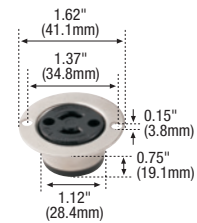

Hart lock industrial grade 15A midget type locking devices

Product description

2-pole, 2-wire non-grounding
15A, 125V/AC
NEMA ML1

7466

7468

7594

7595N

7596N

Dimensional information:
C-79, C-80

Plug & connector specification information:
Midget: C-90

Flanged inlet & flanged outlet specification information:
Midget: C-90

Industrial grade plugs & connectors

Rating	V/AC	NEMA	Description	Cord diameter	Color	Plug catalog no.	Connector catalog no.	
15	125	ML1	Nylon & phenolic straight body	0.22-0.31" (5.5-7.9mm)	BK	□ 7465N	—	•
			Nylon & phenolic straight body	0.31-0.50" (7.9-12.7mm)	BK	□ 7428N	—	•
			Polarized nylon & phenolic, straight body	0.22-0.31" (5.5-7.9mm)	BK	□ 7479N	□ 7464N	•
			Polarized nylon & phenolic, straight body	0.31-0.50" (7.9-12.7mm)	BK	□ 7429N	□ 7427N	•

^A Only cULus Listed

Hart lock industrial grade midget type locking devices

Product description

2-pole, 3-wire grounding
15A, 125V/AC
NEMA ML2

Industrial grade plugs & connectors

Rating	V/AC	NEMA	Description	Cord diameter	Color	Plug catalog no.	Connector catalog no.	
15	125	ML2	Nylon & phenolic straight body	0.28-0.42" (7.1-10.7mm)	BK	□ 7594	—	•
			Glass-filled nylon straight body	0.28-0.42" (7.1-10.7mm)	BK	—	□ 7593	•