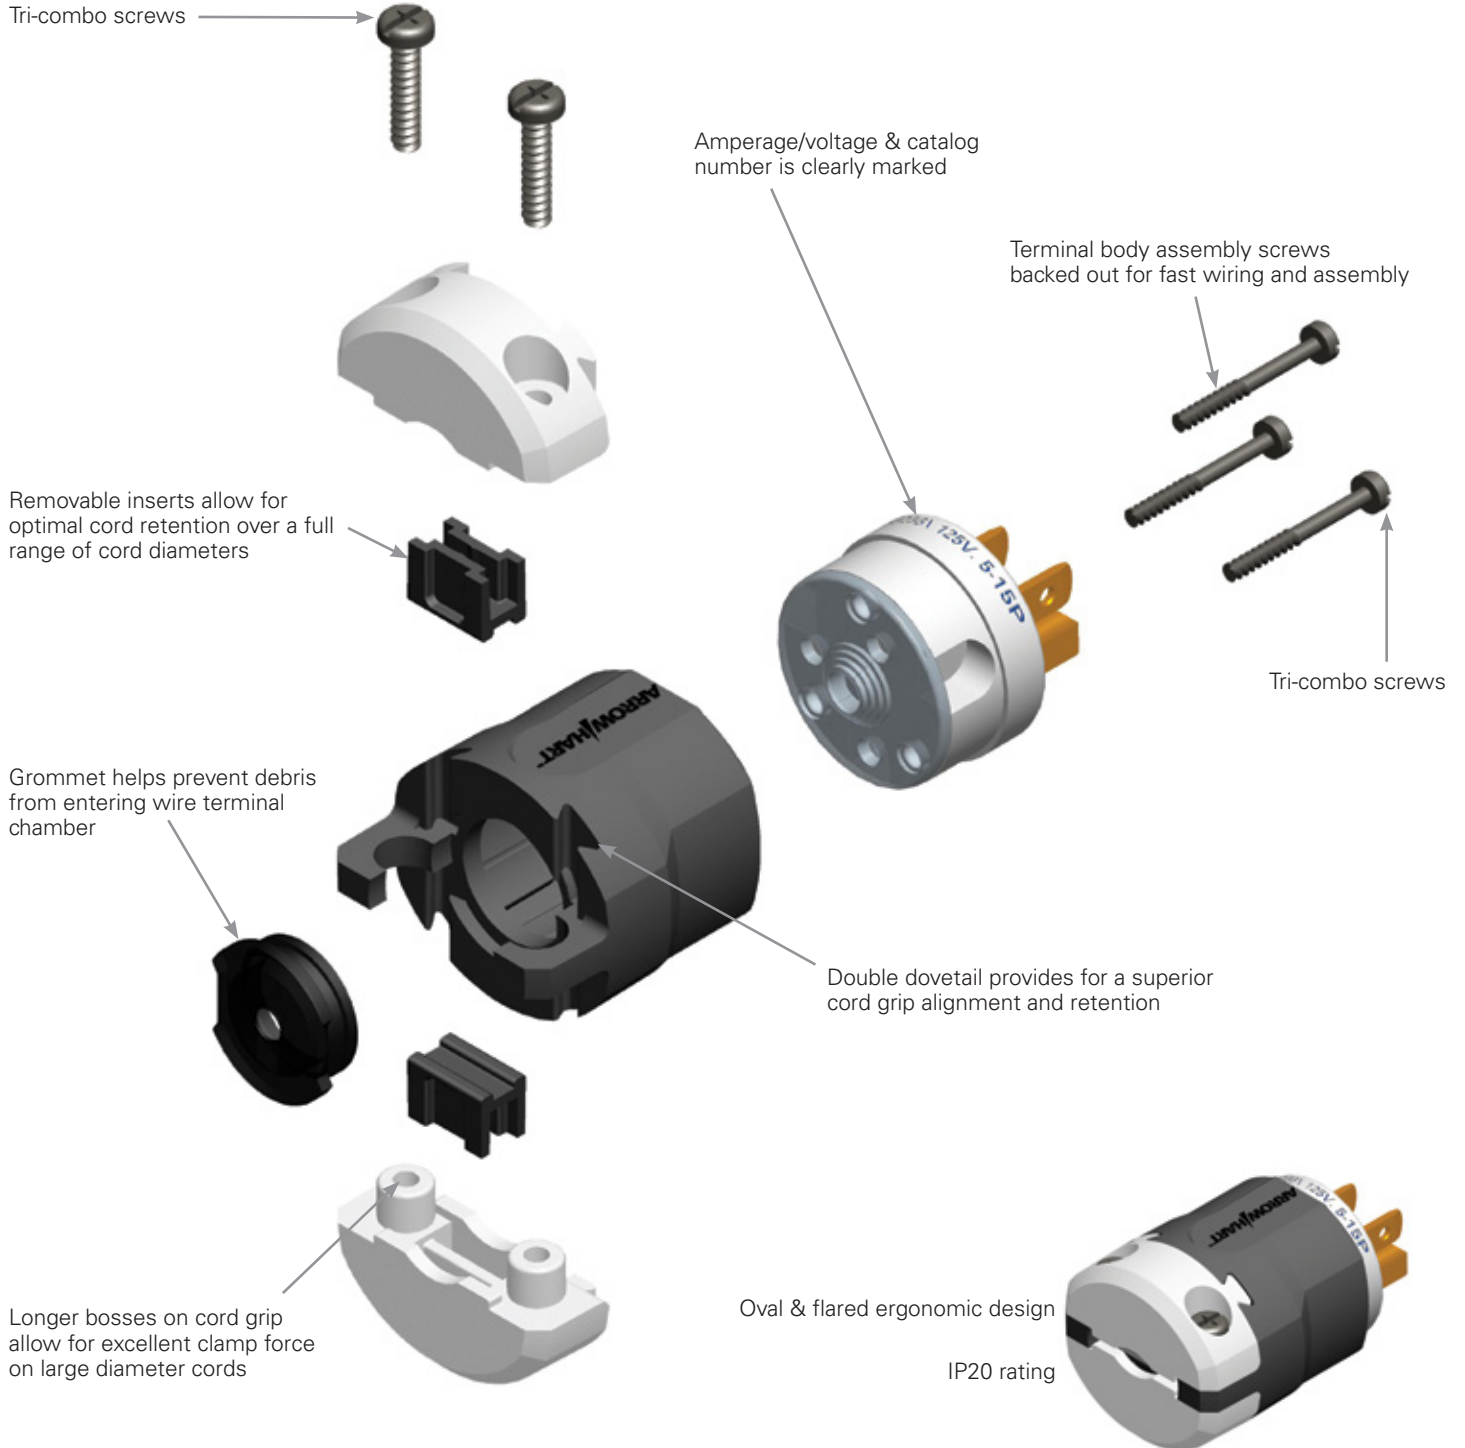

Retained quick drive assembly screws speed installation

Four position angled plug option is ideal for applications requiring power cord to lay close to walls and floors

Tapered, individual wire pockets guide stranded wire into contact area for ease of installation

## Auto grip hospital and industrial grade plugs & connectors features & benefits

Auto grip hospital grade devices exceed federal spec. and hospital grade testing for use in demanding healthcare environments

Unique clamp design secures cord during assembly, reducing installation time

Retained quick drive assembly screws speed installation

Multiple-head drive screws provide versatility for ease of use

Tapered, individual wire pockets guide stranded wire into contact area for ease of installation

## Arrow Hart industrial grade ultra grip straight blade plugs & connectors redesign

Compliances, specifications and availability are subject to change without notice.