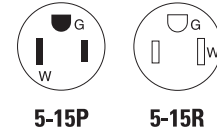

Industrial grade straight blade devices

Product description

2-pole, 3-wire grounding
15A, 125V/AC
NEMA 5-15

AH5266