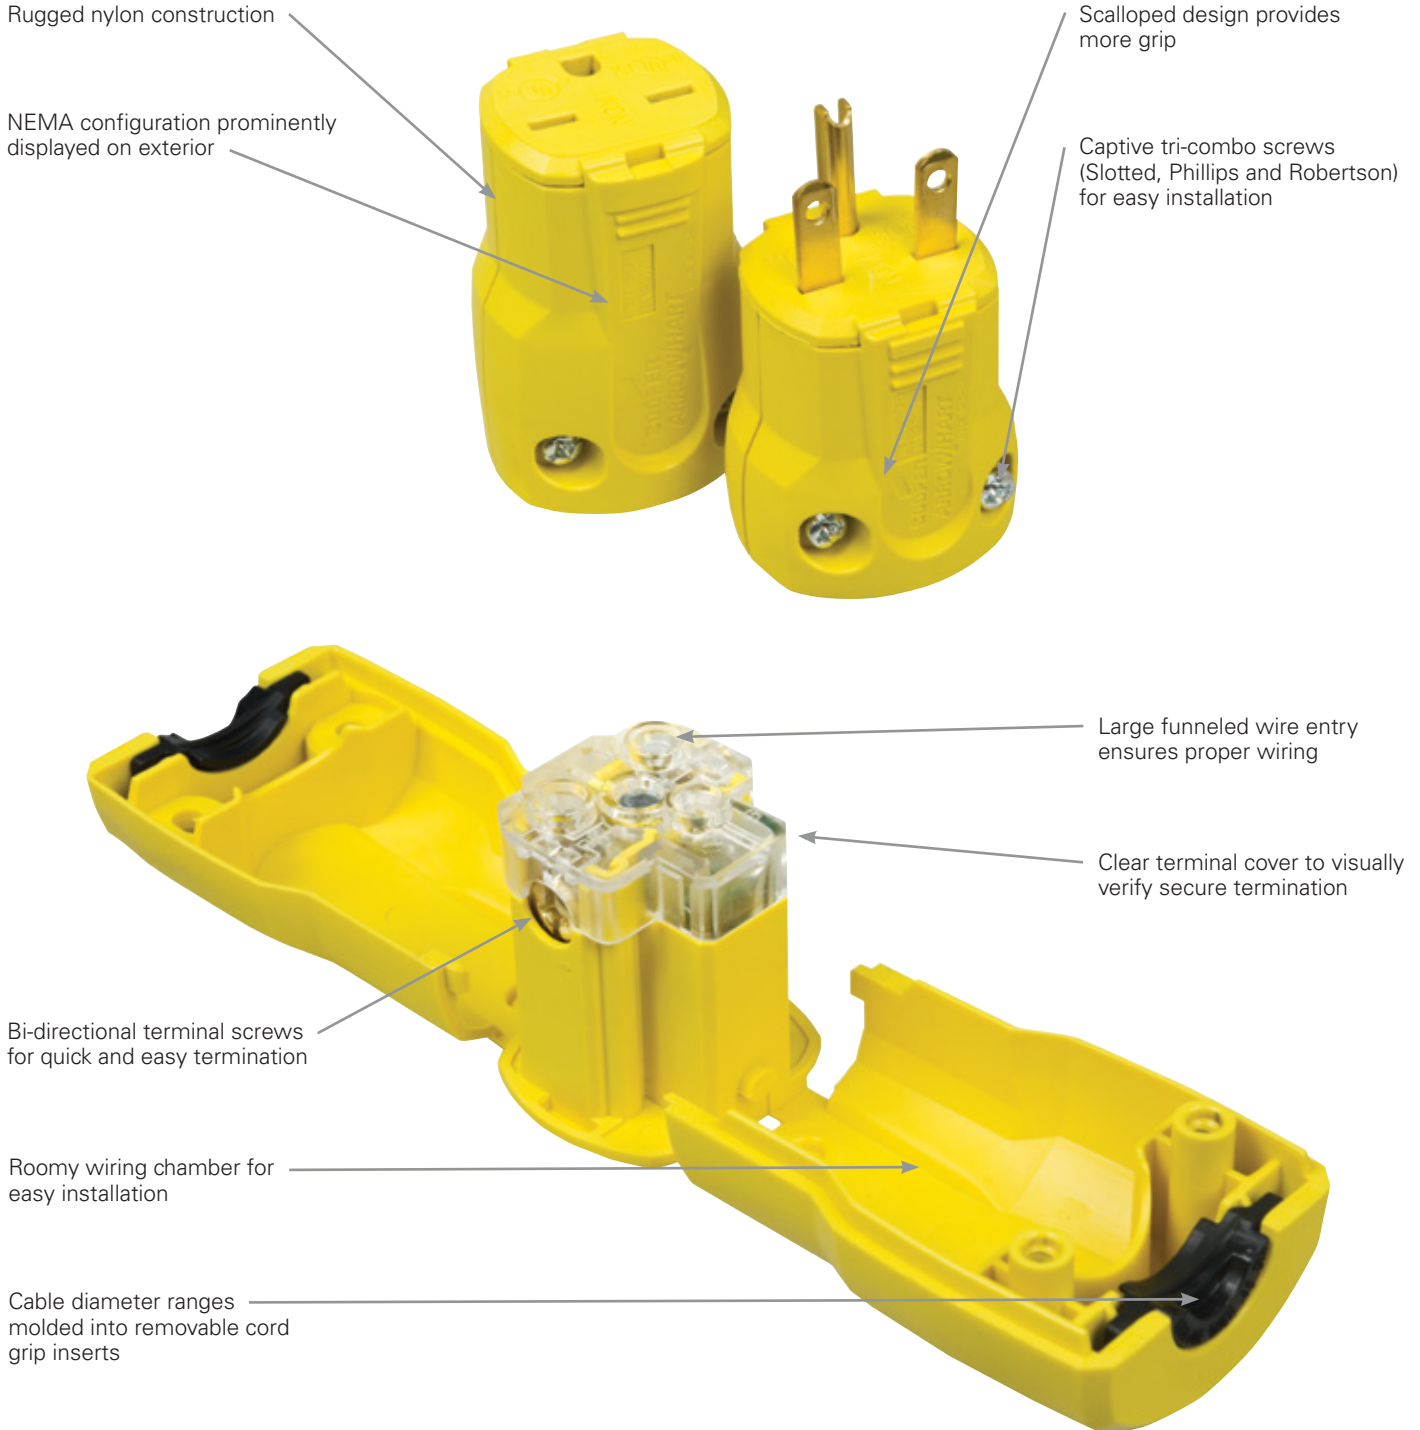

Quick grip hospital and industrial grade plugs & connectors features & benefits

Compliances, specifications and availability are subject to change without notice.