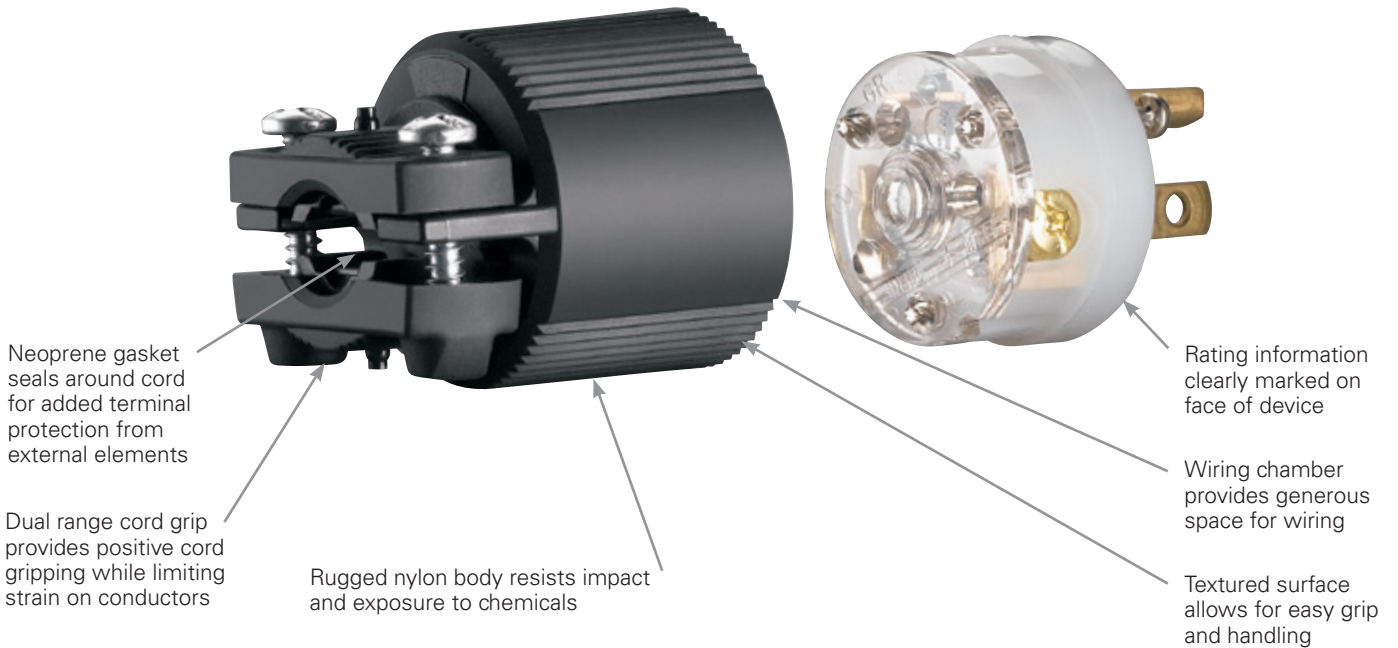

## Safety grip hospital grade plugs & connectors features & benefits

Safety grip hospital grade devices exceed federal spec. and hospital grade testing for use in demanding healthcare environments

Clear terminal cover allows for easy inspection of conductors and terminations

Retained quick drive assembly screws speed installation

Four position angled plug option is ideal for applications requiring power cord to lay close to walls and floors

Tapered, individual wire pockets guide stranded wire into contact area for ease of installation

Unique clamp design secures cord during assembly, reducing installation time

Retained quick drive assembly screws speed installation

Multiple-head drive screws provide versatility for ease of use

Tapered, individual wire pockets guide stranded wire into contact area for ease of installation