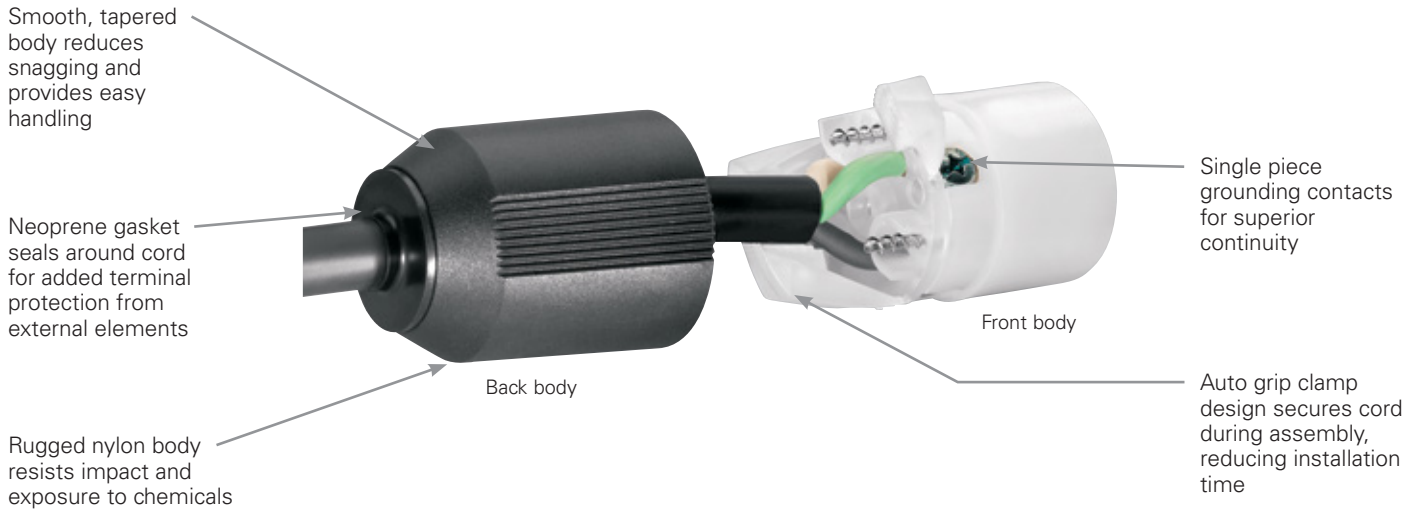

Auto grip hospital and industrial grade plugs & connectors features & benefits

Auto grip hospital grade devices exceed federal spec. and hospital grade testing for use in demanding healthcare environments