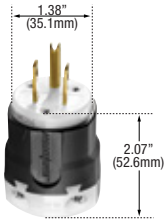

Industrial grade straight blade devices

Product description

2-pole, 3-wire grounding
15A, 125V/AC
NEMA 5-15

AH5266