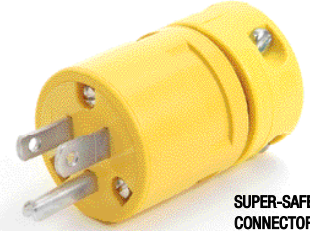

15 AMP PLUGS AND CONNECTORS

• 125V – 2-Pole, 3-Wire – NEMA 5-15 / NEMA L5-15

Designed for rugged industrial and commercial use, Super-Safeway® devices share some of the advanced design features of their Watertite® counterparts. Their durable rubber housing resists heat, oil, impact, and chemicals. A patented self-centering cord clamp provides superior strain-relief for a range of cable sizes while speed screws aid in quick assembly of these dead-front back-wired devices pioneered by Woodhead. New Safeway+® wiring devices feature a 3-piece rubberized-nylon assembly that locks the device together with just two screws for quick, easy assembly while providing durability and protection with a rubber-coated nylon design. Safeway® nylon plugs and connectors are Woodhead's economical solution for industrial and commercial applications. Product photos are intended to show device style only and are not intended to reflect indicated configurations.

SUPER-SAFEWAY® CONNECTOR

SUPER-SAFEWAY® PLUG

Super-Safeway® Plugs and Connectors

CONFIGURATION	VOLTAGE	LOCKING BLADE (L)	PLUG PART NO. ^{1,2}	CONNECTOR PART NO. ^{1,2}
NEMA 5-15	125V		1447	1547
NEMA L5-15	125V	•	2447	2547

SAFEWAY+® PLUG

SAFEWAY+® CONNECTOR

Safeway+® Plugs and Connectors

CONFIGURATION	VOLTAGE	PLUG PART NO. ¹	CONNECTOR PART NO. ¹
NEMA 5-15	125V	5266-RB	5269-RB

SAFEWAY® PLUG

SAFEWAY® CONNECTOR

Safeway® Plugs and Connectors³

CONFIGURATION	VOLTAGE	LOCKING BLADE (L)	PLUG PART NO. ¹	CONNECTOR PART NO. ¹
NEMA 5-15	125V		5266	5269
NEMA L5-15	125V	•	4720	4729

¹ FOR CORD RANGES AND CORD SPECIFICATIONS, SEE PAGE 126.
² FOR EXTRA-HARD OUTDOOR USE, ORDER SUPER-SAFEWAY® IN UV RESISTANT BLACK. ADD "BLK" TO THE END OF THE PART NUMBER.
³ TO ORDER SAFEWAY® DEVICES IN YELLOW ADD A "YL" SUFFIX TO THE WOODHEAD PART NO.