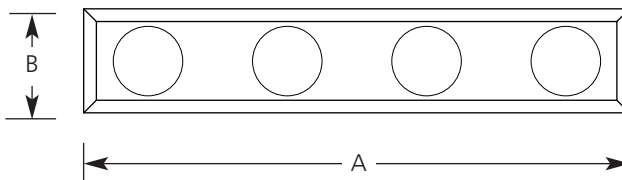

Type _____
 -15
 P3066
 P3067
 P3068
 P3069
 P3070

Catalog No.	Finish Polished Chrome	Lamping	Dimensions (Inches)	
			A	B
P3066	-15	4 (m) 60w	24-1/2	4-3/4
P3067	-15	5 (m) 60w	30-1/2	4-3/4
P3068	-15	6 (m) 60w	36-1/2	4-3/4
P3069	-15	8 (m) 60w	48-1/2	4-3/4
P3070	-15	8 (m) 60w	60-1/2	4-3/4

Specifications:

General

- Single piece beveled mirrored glass face
- Polished Chrome backing
- Polished Chrome socket cups
- Steel construction
- Socket spacing - P3070 - 7-1/2"; All others - 6"
- Medium based G lamps recommended