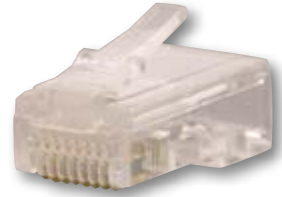

TelCom RJ-45 Cat 5 Modular Plug, 8-Position, 8-Contact, Rounded Cable, Solid Wire

- RJ45 Modular Connectors
- Use with network/twisted pair cable CAT-5E

Part #	Description	Pkg Qty	Type
GMC-88C5	Modular Plug	50/Bag	CAT-5e
GMC-88M5	Modular Plug	8/Bag	CAT-5e

TelCom RJ-45 Cat 6 Modular Plug, 8-Position, 8-Contact, Rounded Cable, Solid Wire

- RJ45 Modular Connectors
- Use with network/twisted pair cable CAT-6

Part #	Description	Pkg Qty	Type
GMC-88M6	Modular Plug	50	CAT-6
GMC-88C6	Modular Plug	8	CAT-6

Cable Snake™ Steel Fish Tape

- Perfect for short runs installing electrical boxes, outlets, lighting fixtures, doorbells and security systems.
- Compact design houses 25' of tape and fits in tool box or on tool belt.
- Flat wire steel tape fishes down walls, under carpets and over ceilings.
- Wedge-shaped tip prevents hang-up.
- Low-memory tape does not curl during extension—perfect for non-conduit situations.
- Formed handle fits easily in hand.
- Compact tape rewind knob for quick wind-up.
- Tape is 1/4" W x .03" thick

Patented

Part #	Description	Weight
EFT-321PN	25' Cable Snake™ Fish Tape	1.10 lbs.

Romex® is a registered trademark of Southwire Company, Carrollton, GA

Fish Ease™ 12' Fish Sticks

- 3 durable interlocking fiberglass rods extend up to 12'. (4' sections).
- 1/4" diameter ensures rigidity when extended.
- 2 different threading tips provided for a variety of applications.