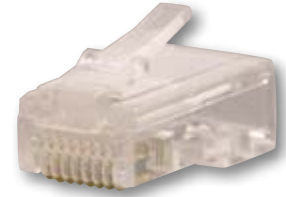

TelCom RJ-45 Cat 5 Modular Plug, 8-Position, 8-Contact, Rounded Cable, Solid Wire

- RJ45 Modular Connectors
- Use with network/twisted pair cable CAT-5E

Part #	Description	Pkg Qty	Type
GMC-88C5	Modular Plug	50/Bag	CAT-5e
GMC-88M5	Modular Plug	8/Bag	CAT-5e

TelCom RJ-45 Cat 6 Modular Plug, 8-Position, 8-Contact, Rounded Cable, Solid Wire

- RJ45 Modular Connectors
- Use with network/twisted pair cable CAT-6

Part #	Description	Pkg Qty	Type
GMC-88M6	Modular Plug	50	CAT-6
GMC-88C6	Modular Plug	8	CAT-6

Cable Snake™ Steel Fish Tape

- Perfect for short runs installing electrical boxes, outlets, lighting fixtures, doorbells and security systems.
- Compact design houses 25' of tape and fits in tool box or on tool belt.
- Flat wire steel tape fishes down walls, under carpets and over ceilings.
- Wedge-shaped tip prevents hang-up.
- Low-memory tape does not curl during extension—perfect for non-conduit situations.
- Formed handle fits easily in hand.
- Compact tape rewind knob for quick wind-up.
- Tape is 1/4" W x .03" thick

Part #	Description	Weight
EFT-321PN	25' Cable Snake™ Fish Tape	1.10 lbs.

Patented

Romex® is a registered trademark of Southwire Company, Carrollton, GA

Fish Ease™ 12' Fish Sticks

- 3 durable interlocking fiberglass rods extend up to 12'. (4' sections).
- 1/4" diameter ensures rigidity when extended.
- 2 different threading tips provided for a variety of applications.