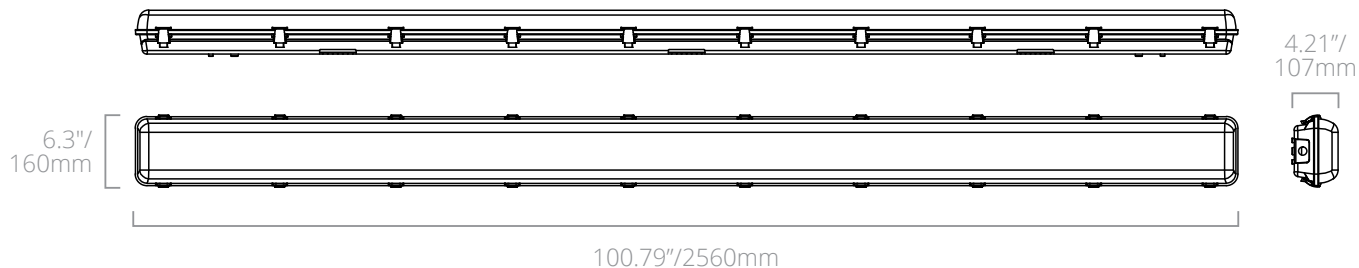

PERFORMANCE SUMMARY

Order Code	Item #	Watts	Nominal Lumens	CCT	CRI	Volts	Dimming	DLC Premium
10929	VTS8-87/65W/840-U-D	65W	8,700					✓
10930	VTS8-120/90W/840-U-D	90W	12,000	4000K	80+	120-277V	1-10V	✓
11043	VTS8-160/100W/840-U-D	100W	16,000					
11220	VTS8-87/65W/850-U-D*	65W	8,700					✓
11221	VTS8-120/90W/850-U-D*	90W	12,000	5000K	80+	120-277V	1-10V	✓
11222	VTS8-160/100W/850-U-D*	100W	16,000					

*Special order; contact EIKO for details

DIMENSIONS