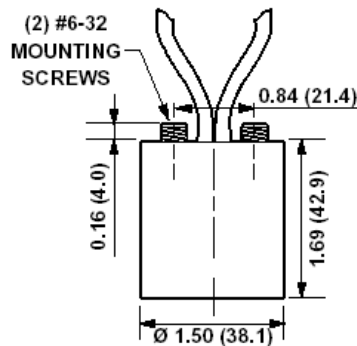

Lampholder Type : Keyless

Light Type : Incandescent

Mounting Type : 2 6-32 Screws

Screw Shell Material : Aluminum

Standards and Certifications : UL/CSA/NOM

Termination : 9-Inch 18-AWM TEW Wire Leads

Warranty : 1 Year Limited

Material Specifications

Access : Back Wired

Shell Material : Aluminum

Wire Strip Length : 3/4 Inch

Standards and Certifications

CSA Certified : File LR-1863

NOM Certified : 057

UL Listed : File E3810