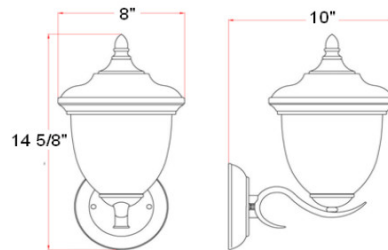

Dimensions

Warranty & Compliances

Warranty	10 Year Limited Warranty
UL	UL/cUL, suitable for damp location
ADA	N/A
EnergyStar	N/A

Companion Fixtures

Oil Rubbed Bronze (US10B) 517680

Type:
Job:
Order Code:
Approvals: