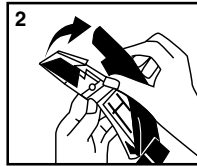

2 Open the knife to replace cutting blades and reveal the replacement blade compartment.