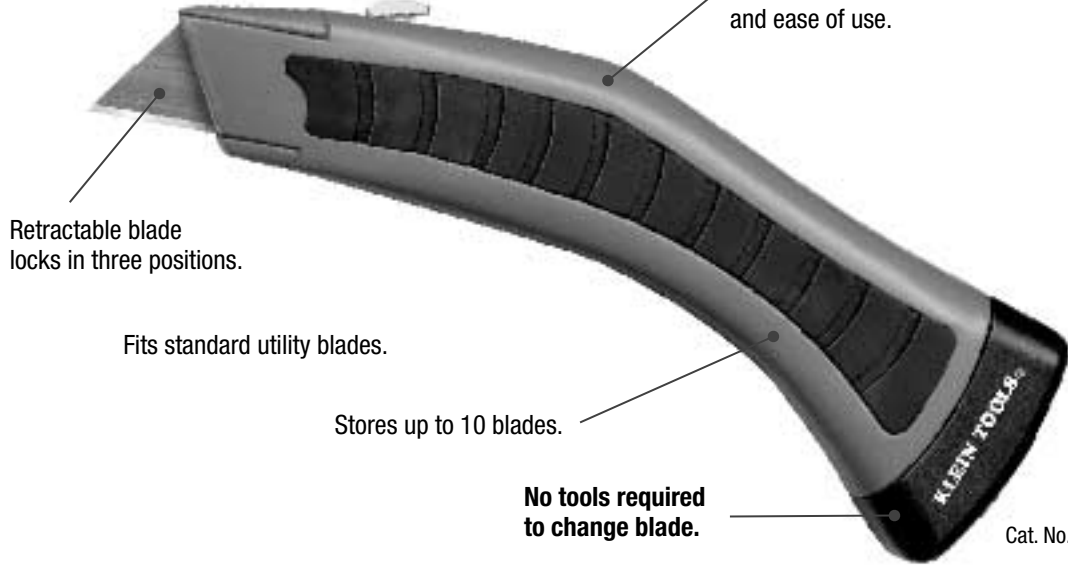

UTILITY KNIVES

Retractable Blades

**KLEIN
TOOLS®**

Retractable Utility Knives

KLEIN TOOLS
For Professionals... Since 1857®

No Tools Required to Change the Blade

Introducing the newest addition to the Klein utility knife family, the Klein-Kurve® heavy-duty utility knife (Cat. No. 44107). Product features include a curved handle, 10-blade storage compartment inside the handle, and a plastic holster. Klein also offers two other utility knives (Cat. Nos. 44100 & 44105). These knives both offer retractable blades and the 44105 also offers a quick change blade.

Features

KLEIN-KURVE®

Retractable blade locks in three positions.

Fits standard utility blades.

Stores up to 10 blades.

No tools required to change blade.

Curved handle design for comfort and ease of use.

Plastic holster with belt clip for convenient use.