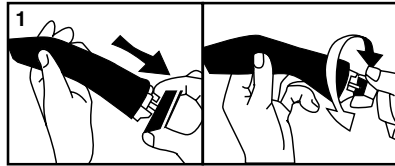

Features

KLEIN-KURVE®

Retractable blade locks in three positions.

Fits standard utility blades.

Stores up to 10 blades.

No tools required to change blade.

Curved handle design for comfort and ease of use.

Plastic holster with belt clip for convenient use.

Cat. No. 44107

CHANGING BLADES IS QUICK AND EASY!

1 Make sure the blade is retracted before opening the knife. Pull back end of knife and rotate to release and open the two parts of the knife.

2 Open the knife to replace cutting blades and reveal the replacement blade compartment.

3 Slide knife halves back together and rotate back end of knife to original position to close and lock.

⚠ WARNINGS:

- Always wear approved eye protection.
- Never use on or near live electrical circuits.
- Blades are intended for cutting only, and should be handled and disposed of with care. Bending the blade can cause it to break, possibly resulting in bodily injury.