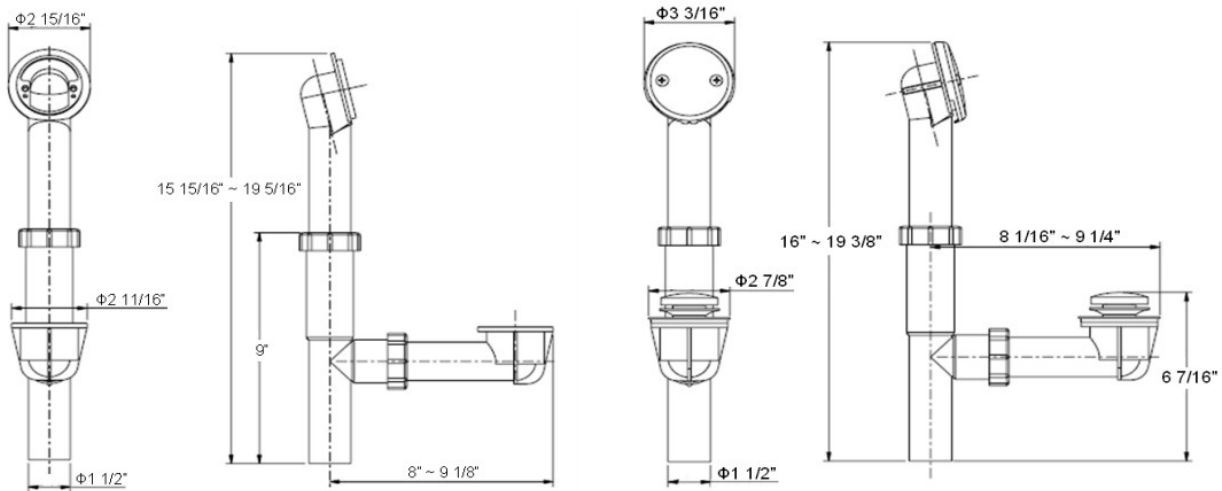

Toe Tap Bath Drain

Specifications

Material Content: Brass hardware

Push down to seal water

1-1/2" Connection

PVC pipe sold separately P# 522458

Dimensions

Warranty & Compliances