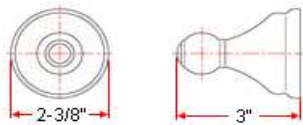

## Dimensions

24" towel bar

toilet paper holder

robe hook

towel ring