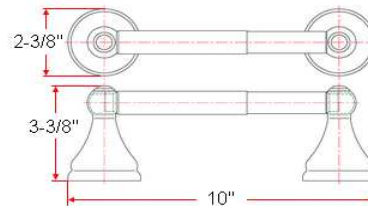

## Specifications

**Material Content** zinc base & steel bar/aluminum ring/aluminum roll  
**Installation hardware** included

## Dimensions

24" towel bar

toilet paper holder

robe hook

towel ring