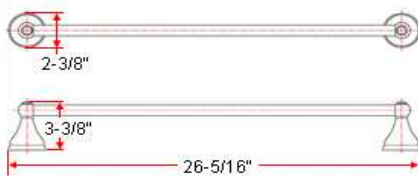

## Specifications

**Material Content** zinc base & steel bar/aluminum ring/aluminum roll  
**Installation hardware** included

## Dimensions

24" towel bar

toilet paper holder

robe hook

towel ring