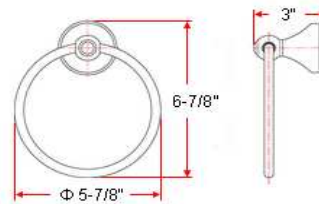

## Dimensions

24" towel bar

toilet paper holder

robe hook

towel ring