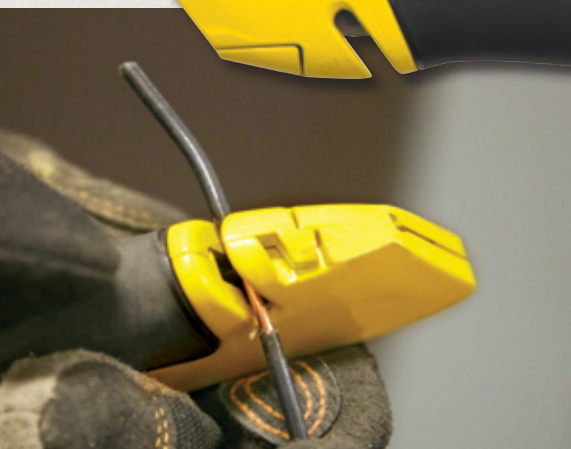

CAMO

ASSISTED OPEN FOLDING UTILITY KNIFE

44135

- Realtree Xtra® Camo design handle with rubber grip and TPR overmold looks good in the field and on the job site.
- Spring-assisted opening with dual thumb knob for right- or left-handed use.
- Blade locks when in closed position.

FOLDING UTILITY KNIFE

(Previously released 2012)

44131

- Contains a wire stripping notch.
- High quality, triple ground blades stay sharp longer.
- Rubber grips on handle for improved control and comfort.
- Push button to easily open and close.
- The bright orange handle color makes this knife easy to find in a tool bag or pouch.

KLEIN KURVE®

RETRACTABLE UTILITY KNIFE

(Previously released 2012)

44133

- Now with a wire-stripping notch.
- High quality, triple ground blades stay sharp longer.
- Rubber grips on handle for improved control and comfort.
- Designed for improved cutting ability.
- Internal blade storage includes and holds 6 blades.

Internal Blade Storage

SELF-RETRACTING UTILITY KNIFE

44136

- Knife incorporates a wire-stripping notch.
- Safety yellow handle for greater visibility.
- Blade removal/insertion without disassembly.

Blade retracts fully into housing when cut is complete.