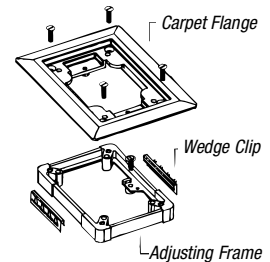

Carpet Activation Kit