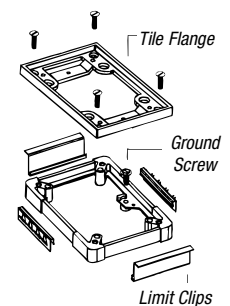

Tile Activations for 640P Series

CAT. NO.	DESCRIPTION	FINISH	STD. CTN.
Tile Activations for 640 Series			
641P-TACA	One-Gang Tile Trim	Aluminum	4
641P-TACB	One-Gang Tile Trim	Brass	4
641P-TAC-BGE	Non-Metallic	Beige	4
641P-TAC-BLK	Non-Metallic	Black	4
641P-TAC-GRY	Non-Metallic	Gray	4
642P-TACA	Two-Gang Tile Trim	Aluminum	4
642P-TACB	Two-Gang Tile Trim	Brass	4
642P-TAC-BGE	Non-Metallic	Beige	4

CAT. NO.	DESCRIPTION	FINISH	STD. CTN.
Tile Activations for 640 Series			
642P-TAC-BLK	Non-Metallic	Black	4
642P-TAC-GRY	Non-Metallic	Gray	4
643P-TACA	Three-Gang Tile Trim	Aluminum	4
643P-TACB	Three-Gang Tile Trim	Brass	4
643P-TAC-BGE	Non-Metallic	Beige	4
643P-TAC-BLK	Non-Metallic	Black	4
643P-TAC-GRY	Non-Metallic	Gray	4

Tile Activation Kit