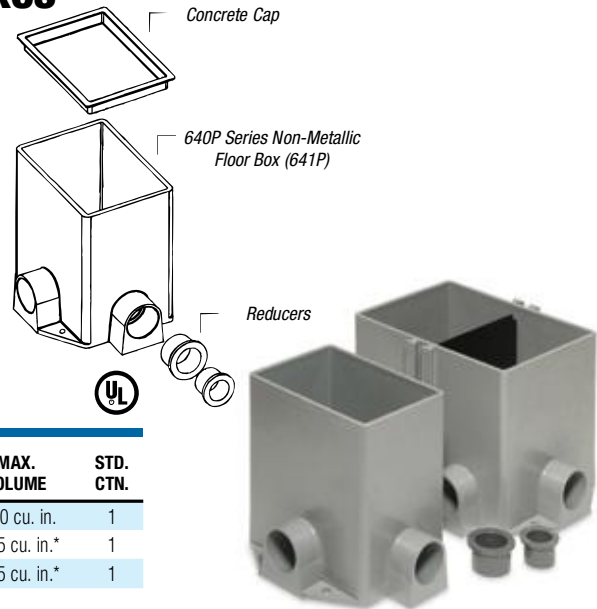

## Flush Service Floor Boxes

### Multiple-Gang Floor Boxes for Power and Communications.

#### 640P Series Non-Metallic Floor Boxes

- Significant savings over metal boxes
- Die-cast adjusting ring with unique "snap-on" feature which eliminates gluing
- Reduced installation time; no leveling required
- Compatibility with standard-schedule PVC conduit; 1", ¾" and ½"
- Removable adjusting ring accepts wide variety of service accessories
- One-piece housing unit with premolded conduit holes
- Molded from a high-grade polymer material which is fully compatible with standard-schedule PVC conduit
- 640P Series Floor Boxes utilize both plastic and brass carpet (P64 series) plates and covers
- Available in one-, two- and three-gang versions. Two- and three-gang boxes provided with partitions in corresponding activation kits
- Min. concrete pour 2½"

CAT. NO.	DESCRIPTION	DIMENSIONS (IN.)			MAX. VOLUME	STD. CTN.
		LENGTH	WIDTH	HEIGHT		
641P	One-Gang Box	4	5%	6	85.0 cu. in.	1
642P	Two-Gang Box	7	5%	6	85.5 cu. in.*	1
643P	Three-Gang Box	10%	5%	6	85.5 cu. in.*	1