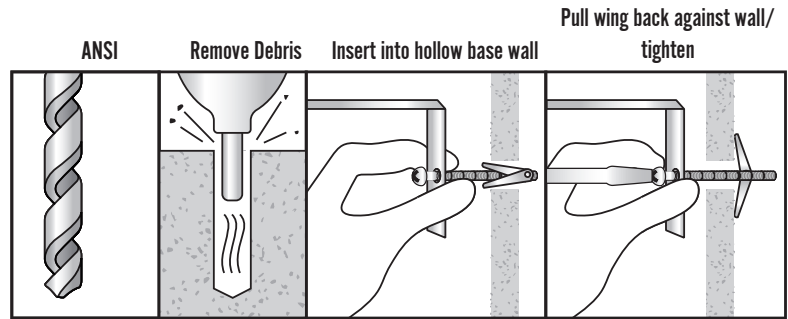

ANCHOR COMPONENT MATERIALS:

Carbon Steel - Zinc plated