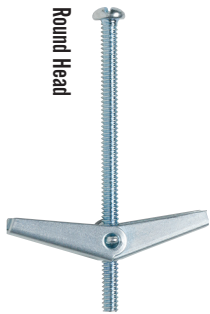

BASE MATERIAL:

- Drywall
- Hollow block

ANCHOR COMPONENT MATERIALS:

Carbon Steel - Zinc plated

Round Head

Flat Head

Wing

Part ID	Product Name	Description	Overall Length	Diameter	ANSI Drill Diameter	Box Quantity	Carton Quantity
TGMH182	Toggle Bolt Mushroom Head	1/8" X 2"	2"	1/8"	3/8"	50	500
TGMH183	Toggle Bolt Mushroom Head	1/8" X 3"	3"	1/8"	3/8"	50	500
TGMH184	Toggle Bolt Mushroom Head	1/8" X 4"	4"	1/8"	3/8"	50	500
TGMH3163	Toggle Bolt Mushroom Head	3/16" X 3"	3"	3/16"	1/2"	50	500
TGMH3164	Toggle Bolt Mushroom Head	3/16" X 4"	4"	3/16"	1/2"	50	500
TGMH143	Toggle Bolt Mushroom Head	1/4" X 3"	3"	1/4"	5/8"	50	500
TGMH144	Toggle Bolt Mushroom Head	1/4" X 4"	4"	1/4"	5/8"	50	500
TGRH182	Toggle Bolt Round Head	1/8" X 2"	2"	1/8"	3/8"	50	500
TGRH183	Toggle Bolt Round Head	1/8" X 3"	3"	1/8"	3/8"	50	500
TGRH184	Toggle Bolt Round Head	1/8" X 4"	4"	1/8"	3/8"	50	500
TGRH3163	Toggle Bolt Round Head	3/16" X 3"	3"	3/16"	1/2"	50	500
TGRH3164	Toggle Bolt Round Head	3/16" X 4"	4"	3/16"	1/2"	50	500
TGRH3165	Toggle Bolt Round Head	3/16" X 5"	5"	3/16"	1/2"	50	500
TGRH3166	Toggle Bolt Round Head	3/16" X 6"	6"	3/16"	1/2"	50	500
TGRH143	Toggle Bolt Round Head	1/4" X 3"	3"	1/4"	5/8"	50	500
TGRH144	Toggle Bolt Round Head	1/4" X 4"	4"	1/4"	5/8"	50	500
TGRH145	Toggle Bolt Round Head	1/4" X 5"	5"	1/4"	5/8"	50	500
TGRH146	Toggle Bolt Round Head	1/4" X 6"	6"	1/4"	5/8"	50	500
TGRH383	Toggle Bolt Round Head	3/8" X 3"	3"	3/8"	7/8"	25	250
TGRH384	Toggle Bolt Round Head	3/8" X 4"	4"	3/8"	7/8"	25	250
TGRH385	Toggle Bolt Round Head	3/8" X 5"	5"	3/8"	7/8"	25	125
TGRH386	Toggle Bolt Round Head	3/8" X 6"	6"	3/8"	7/8"	25	125
TGFH183	Toggle Bolt Flat Head	1/8" X 3"	3"	1/8"	3/8"	50	500
TGFH3164	Toggle Bolt Flat Head	3/16" X 4"	4"	3/16"	1/2"	50	500
TGFH143	Toggle Bolt Flat Head	1/4" X 3"	3"	1/4"	5/8"	50	500
TGFH144	Toggle Bolt Flat Head	1/4" X 4"	4"	1/4"	5/8"	50	500
TGW18	Toggle Wings	1/8"	N/A	N/A	3/8"	100	500
TGW316	Toggle Wings	3/16"	N/A	N/A	1/2"	100	1000
TGW14	Toggle Wings	1/4"	N/A	N/A	5/8"	100	1000
TGW38	Toggle Wings	3/8"	N/A	N/A	7/8"	50	500