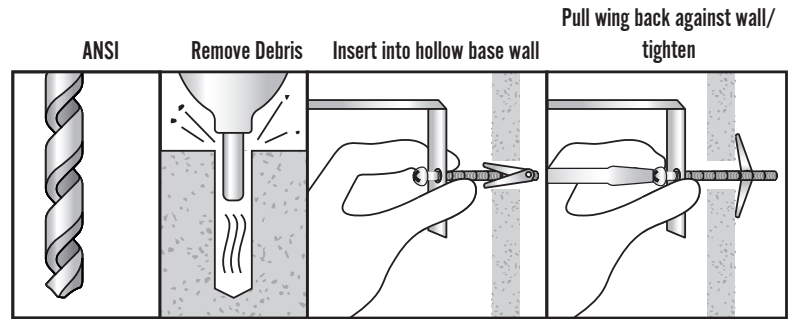

ANCHOR COMPONENT MATERIALS:

Carbon Steel - Zinc plated