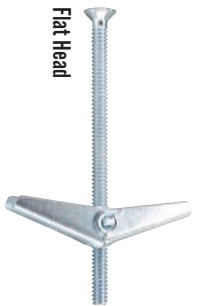

BASE MATERIAL:

- Drywall
- Hollow block

ANCHOR COMPONENT MATERIALS:

Carbon Steel - Zinc plated

Round Head

Flat Head

Wing

Part ID	Product Name	Description	Overall Length	Diameter	ANSI Drill Diameter	Box Quantity	Carton Quantity
TGMH182	Toggle Bolt Mushroom Head	1/8" X 2"	2"	1/8"	3/8"	50	500
TGMH183	Toggle Bolt Mushroom Head	1/8" X 3"	3"	1/8"	3/8"	50	500
TGMH184	Toggle Bolt Mushroom Head	1/8" X 4"	4"	1/8"	3/8"	50	500
TGMH3163	Toggle Bolt Mushroom Head	3/16" X 3"	3"	3/16"	1/2"	50	500
TGMH3164	Toggle Bolt Mushroom Head	3/16" X 4"	4"	3/16"	1/2"	50	500
TGMH143	Toggle Bolt Mushroom Head	1/4" X 3"	3"	1/4"	5/8"	50	500
TGMH144	Toggle Bolt Mushroom Head	1/4" X 4"	4"	1/4"	5/8"	50	500
TGRH182	Toggle Bolt Round Head	1/8" X 2"	2"	1/8"	3/8"	50	500
TGRH183	Toggle Bolt Round Head	1/8" X 3"	3"	1/8"	3/8"	50	500
TGRH184	Toggle Bolt Round Head	1/8" X 4"	4"	1/8"	3/8"	50	500
TGRH3163	Toggle Bolt Round Head	3/16" X 3"	3"	3/16"	1/2"	50	500
TGRH3164	Toggle Bolt Round Head	3/16" X 4"	4"	3/16"	1/2"	50	500
TGRH3165	Toggle Bolt Round Head	3/16" X 5"	5"	3/16"	1/2"	50	500
TGRH3166	Toggle Bolt Round Head	3/16" X 6"	6"	3/16"	1/2"	50	500
TGRH143	Toggle Bolt Round Head	1/4" X 3"	3"	1/4"	5/8"	50	500
TGRH144	Toggle Bolt Round Head	1/4" X 4"	4"	1/4"	5/8"	50	500
TGRH145	Toggle Bolt Round Head	1/4" X 5"	5"	1/4"	5/8"	50	500
TGRH146	Toggle Bolt Round Head	1/4" X 6"	6"	1/4"	5/8"	50	500
TGRH383	Toggle Bolt Round Head	3/8" X 3"	3"	3/8"	7/8"	25	250
TGRH384	Toggle Bolt Round Head	3/8" X 4"	4"	3/8"	7/8"	25	250
TGRH385	Toggle Bolt Round Head	3/8" X 5"	5"	3/8"	7/8"	25	125
TGRH386	Toggle Bolt Round Head	3/8" X 6"	6"	3/8"	7/8"	25	125
TGFH183	Toggle Bolt Flat Head	1/8" X 3"	3"	1/8"	3/8"	50	500
TGFH3164	Toggle Bolt Flat Head	3/16" X 4"	4"	3/16"	1/2"	50	500
TGFH143	Toggle Bolt Flat Head	1/4" X 3"	3"	1/4"	5/8"	50	500
TGFH144	Toggle Bolt Flat Head	1/4" X 4"	4"	1/4"	5/8"	50	500
TGW18	Toggle Wings	1/8"	N/A	N/A	3/8"	100	500
TGW316	Toggle Wings	3/16"	N/A	N/A	1/2"	100	1000
TGW14	Toggle Wings	1/4"	N/A	N/A	5/8"	100	1000
TGW38	Toggle Wings	3/8"	N/A	N/A	7/8"	50	500