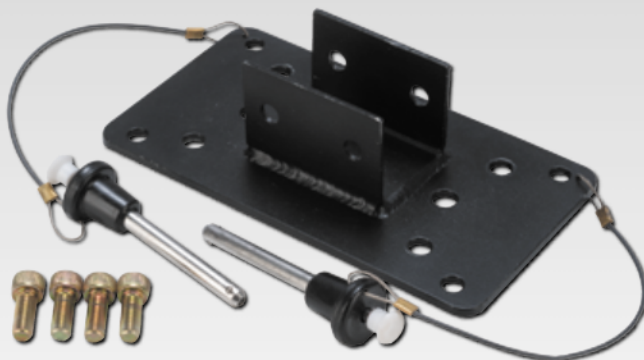

# 7ft Confined Space Tripod System

- Lightweight and Portable
- Easy set up and tear down
- Extends up to 84 in.
- Integrated Pulley and Accessory option
- Installs over openings up to 80 inches in diameter

# 7ft Confined Space Tripod System

T100009

T210060

T210060B

T510045

T510000B