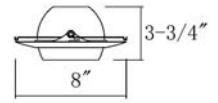

6" Recessed Trims

Compatible with BL9ICN

BL10

Fresnel Shower Plastic
40W A19

Finish
W

BL12

Open Trim
75W BR/PAR30

Finish
W, PB, CP, SN, MC

BL15

Eyeball
75W BR/PAR30

Finish
W, B, SN, PB

BL17

Stepped Baffle
75W BR/PAR30

Finish
B, MC, CP, SN

BL19

Open Gimbal Ring
75W PAR30

Finish
W, SN, MC, CP

BL21

Open Trim Baffle
75W BR/PAR30

Finish
WB (white with black baffle)

BL22

Baffle Wall Wash
75W BR/PAR30

Finish
WB (white with black baffle)
WW (white with white baffle)

BL24

Reflector
75W BR/PAR30

Finish
W, B, SN, G, C

BL31

Regressed Eyeball Baffle
75W BR/PAR30

Finish
WB (white with black baffle)
WW (white with white baffle)

BL33

Cone Reflector Baffle
60W A19

Finish
W, B

BL34

Stepped Baffle
75W BR/PAR30

Finish
W

BL35

AT Cone Stepped Baffle
75W BR40/PAR38

Finish
W, B, C, G

BL40M

Albalite Shower Metal
40W A19

Finish
CP, MC, SN

BL40P

Albalite Shower Plastic
40W A19

Finish
W

BL41

Drop Opal Shower Plastic
40W A19

Finish
W

Color swatches are presented for reference, actual color may vary.