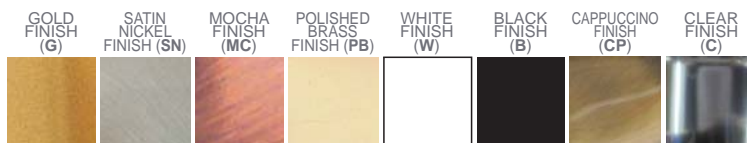

Albalite Shower Plastic
40W A19

Finish
W

BL41

Drop Opal Shower Plastic
40W A19

Finish
W

Color swatches are presented for reference, actual color may vary.