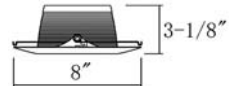

BL21

Open Trim Baffle
75W BR/PAR30

Finish
WB (white with black baffle)