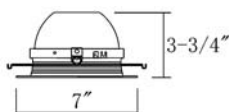

BL31

Regressed Eyeball Baffle
75W BR/PAR30

Finish
WB (white with black baffle)
WW (white with white baffle)