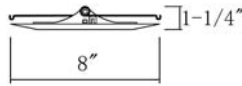

BL12

Open Trim
75W BR/PAR30

Finish
W, PB, CP, SN, MC