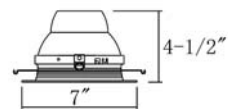

BL33

Cone Reflector Baffle
60W A19

Finish
W, B

BL34

Stepped Baffle
75W BR/PAR30

Finish
W