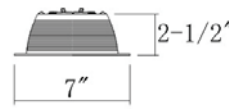

BL35

AT Cone Stepped Baffle
75W BR40/PAR38

Finish
W, B, C, G