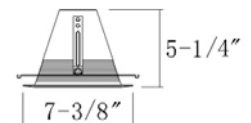

BL40M

Albalite Shower Metal
40W A19

Finish
CP, MC, SN