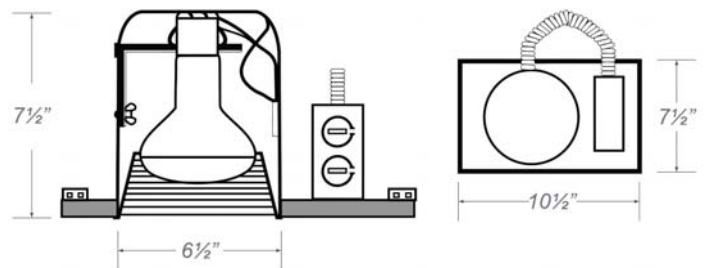

DIMENSIONS

ORDERING INFORMATION

Sample Part Number: **BL9ICN-AT-N**

Model	Construction	Mounting Options
BL9ICN	AT Airtight (Standard)	N With Nail QN Quick Connect (with nail)