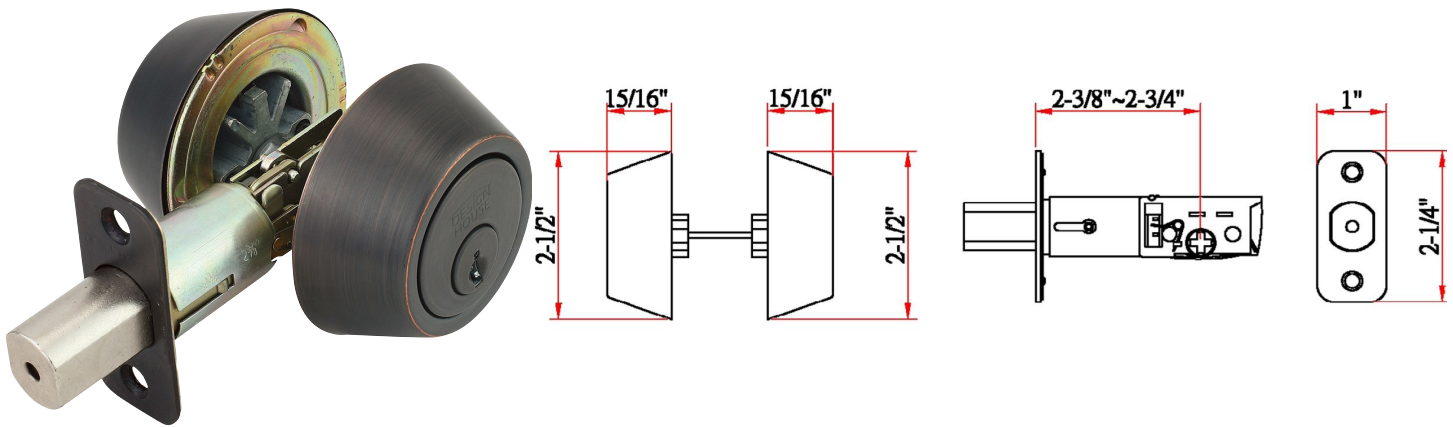

Pro Double Cylinder Deadbolt

Oil Rubbed Bronze

SPECIFICATIONS

MATERIAL CONSTRUCTION:	Brass	KEYWAY:	KW
LOCK FUNCTION:	Deadbolt	REMOVABLE CORE:	No
DEADBOLT FUNCTION:	Double Cylinder	LATCH FACEPLATE I:	Round Corner
EXTERIOR MAX PROJECTION:	0.94"	LATCH BACKSET:	Adj; 2-3/8" - 2-3/4"
INTERIOR MAX PROJECTION:	0.94"	LATCH TYPE:	2 Way (fixed faceplate)
KOB VS. LEVER:	N/A	LATCHBOLT THROW DISTANCE:	1"
KNOB DIMENSIONS:	N/A	# PINS IN CYLINDER:	5
LEVER LENGTH:	N/A	ANTI-BUMP PIN INSTALLED:	Yes
ROSE DIMENSIONS:	2.5" H x 2.5" W x 2.5" D	# KEYS INCLUDED:	2
ROSETTE / ESCUTCHEON SHAPE:	Round	SPINDLE TYPE:	Deadbolt
CROSS BORE:	2.13"	MOUNTING HARDWARE INCLUDED:	Yes
EDGE BORE:	1"	TOOLS NEEDED FOR INSTALLATION:	Phillips Screwdriver
HANDING:	Reversible	ASSEMBLED WEIGHT:	1.21 lbs.
REKEYABLE?:	Yes		