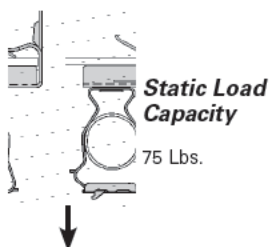

- Unique Guide-Rite™ Fastener provides for fast and easy installation.
- Fasteners will rotate 360°.
- Simply installed with a hammer and pliers.

Guide-Rite Conduit To Beam Fasteners

UPC/Part Number	Catalog Number	Conduit Size	Flange Thickness	Box Qty.
78101118450	BG-6-U-2-4*	3/8"	1/8" - 1/4"	100
78101118455	BG-6-U-5-8*	3/8"	5/16" - 1/2"	100
78101118460	BG-6-U-9-12*	3/8"	9/16" - 3/4"	100
78101118525	BG-8-12-U-2-4	1/2", 3/4"	1/8" - 1/4"	100
78101118530	BG-8-12-U-5-8	1/2", 3/4"	5/16" - 1/2"	100
78101118535	BG-8-12-U-9-12	1/2", 3/4"	9/16" - 3/4"	100
78101118625	BG-16-U-2-4	1"	1/8" - 1/4"	100
78101118630	BG-16-U-5-8	1"	5/16" - 1/2"	100
78101118635	BG-16-U-9-12	1"	9/16" - 3/4"	100
78101118680	BG-20-U-2-4	1 1/4"	1/8" - 1/4"	100
78101118685	BG-20-U-5-8	1 1/4"	5/16" - 1/2"	100
78101118690	BG-20-U-9-12	1 1/4"	9/16" - 3/4"	100
78101118720	BG-24-U-2-4	1 1/2"	1/8" - 1/4"	50
78101118725	BG-24-U-5-8	1 1/2"	5/16" - 1/2"	50
78101118730	BG-24-U-9-12	1 1/2"	9/16" - 3/4"	50
78101118760	BG-32-U-2-4	2"	1/8" - 1/4"	50
78101118765	BG-32-U-5-8	2"	5/16" - 1/2"	50
78101118770	BG-32-U-9-12	2"	9/16" - 3/4"	50

Patent #4958792

* BG-6 will accept the following range $\varnothing.420 - \varnothing.675$: 14/2 thru 10/4 MC/AC cable and 5/16" or 3/8" flexible conduit

Read safety/installation instruction sheets in packages before use. These products are designed for positioning only. No load rating.